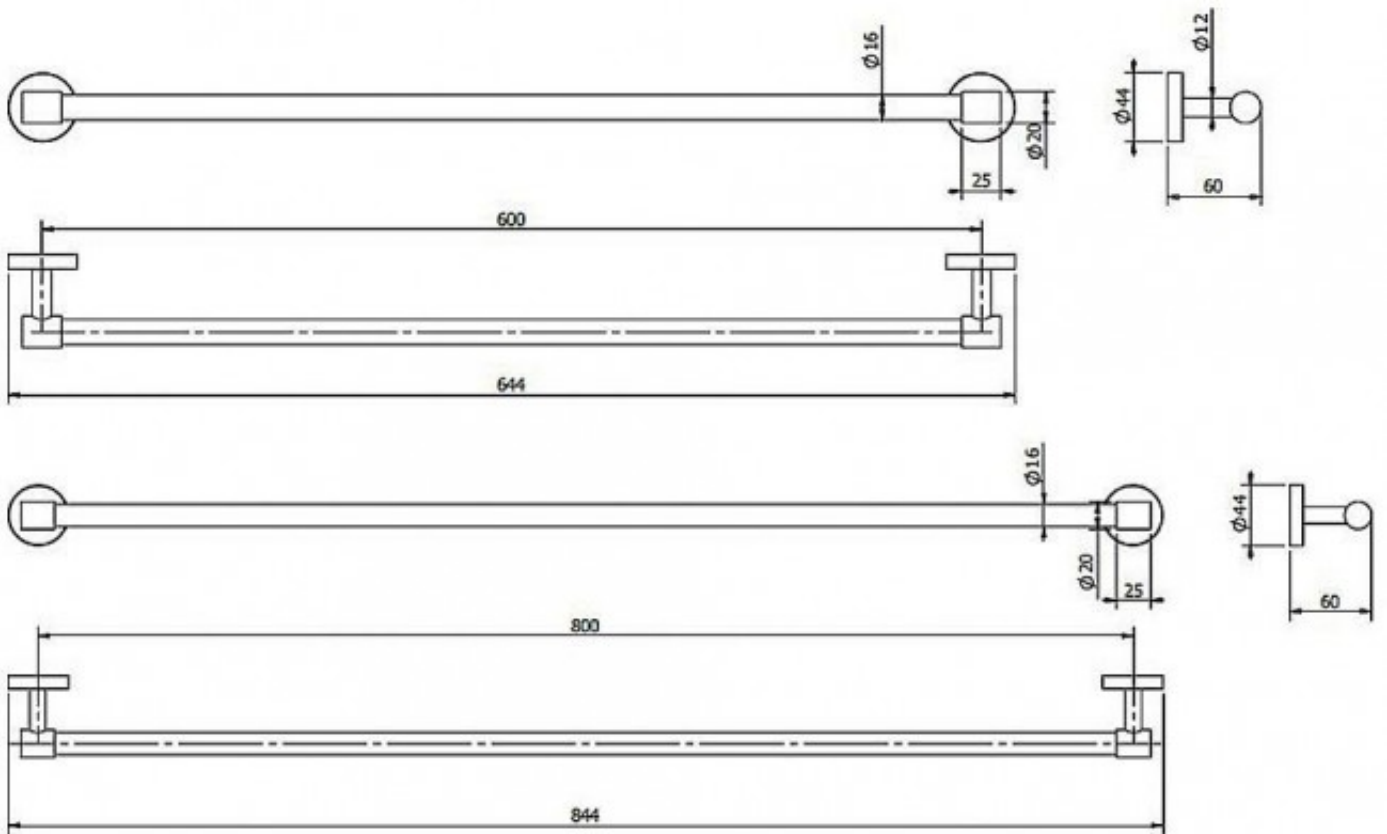

Ceduna Single Towel Rail 600mm

Product Code:134014

1800 RAYMOR
raymor.com.au

Raymor
more like you

Ceduna Single Towel Rail 600mm

PRODUCT SPECIFICATION

Product Code	134014
Material	Brass
Finish	Chrome plated
Warranty	Visit www.raymor.com.au
Size	600mm
Wall Fixing	Double Point

Printed:27/09/2020

© Raymor 2017. All rights reserved.

Version 1 1/09/2017

All measurements are in millimetres and are to be used as a guide only. Specifications and materials may change without notice. Whilst all care has been taken to ensure that all details are correct at the time of print we reserve the right to correct any errors, inaccuracies or omissions or to change or update any details or information at any time without notice.