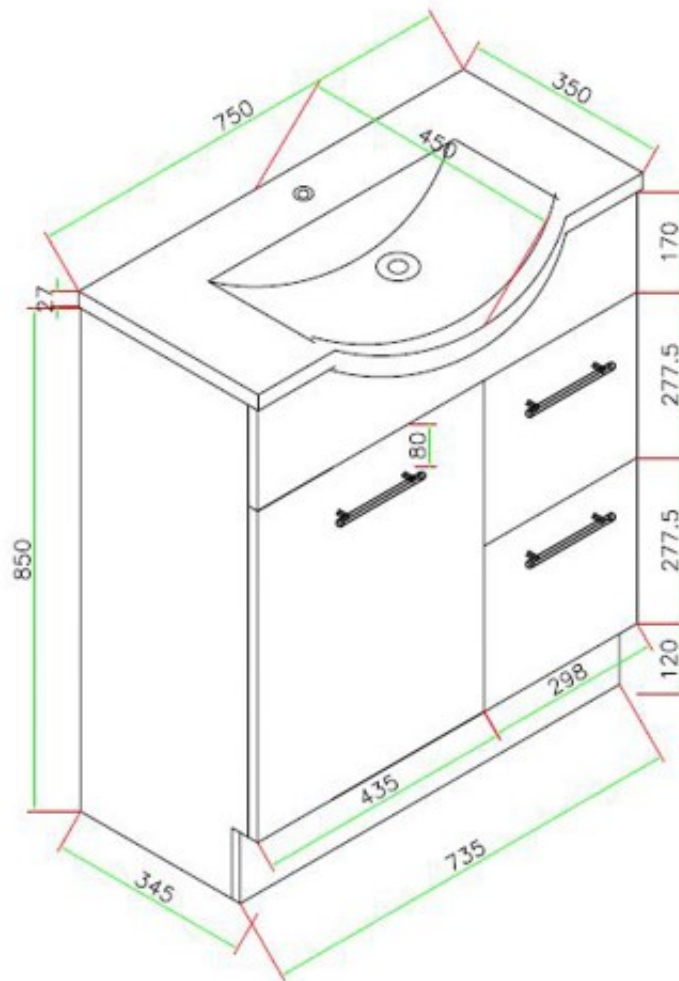

Tannah Vanity 750mm Semi Rec Top 2Dr 2Drw

Product Code:136021

1800 RAYMOR
raymor.com.au

Raymor
more like you

Tannah Vanity 750mm Semi Rec Top 2Dr 2Drw

PRODUCT SPECIFICATION

Product Code	136021
Material	Polymarble Top
Finish	Gloss
Warranty	Visit www.raymor.com.au
Item Colour	White
Plug and Waste	Included
Type	Floor Mount
Tap hole	One Tap Hole

Printed:28/09/2020

© Raymor 2017. All rights reserved.

Version 1 1/09/2017

All measurements are in millimetres and are to be used as a guide only. Specifications and materials may change without notice. Whilst all care has been taken to ensure that all details are correct at the time of print we reserve the right to correct any errors, inaccuracies or omissions or to change or update any details or information at any time without notice.