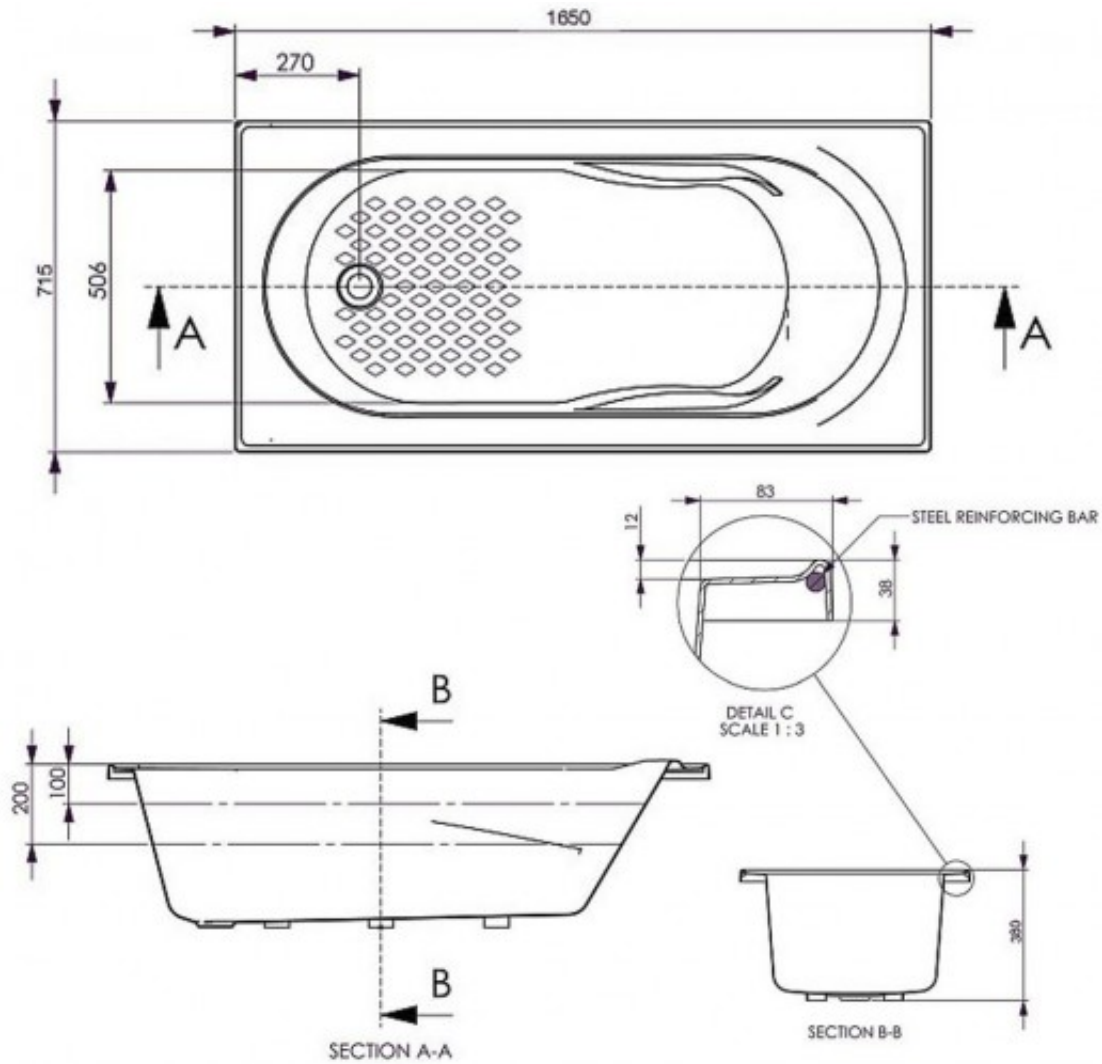

## Recline II Rectangle Bath 1650mm

Product Code:134172

1800 RAYMOR  
raymor.com.au

**Raymor**  
*more like you*

# Recline II Rectangle Bath 1650mm

## PRODUCT SPECIFICATION

<b>Product Code</b>	134172
<b>Material</b>	Sanitary Grade Acrylic
<b>Warranty</b>	Visit <a href="http://www.raymor.com.au">www.raymor.com.au</a>
<b>Item Colour</b>	White
<b>Plug and Waste</b>	Not Included
<b>Size</b>	1650mm x 715mm x 380mm
<b>Type</b>	Inset
<b>Waste Position</b>	End Waste

Printed:27/09/2020

© Raymor 2017. All rights reserved.

Version 1 1/09/2017

All measurements are in millimetres and are to be used as a guide only. Specifications and materials may change without notice. Whilst all care has been taken to ensure that all details are correct at the time of print we reserve the right to correct any errors, inaccuracies or omissions or to change or update any details or information at any time without notice.