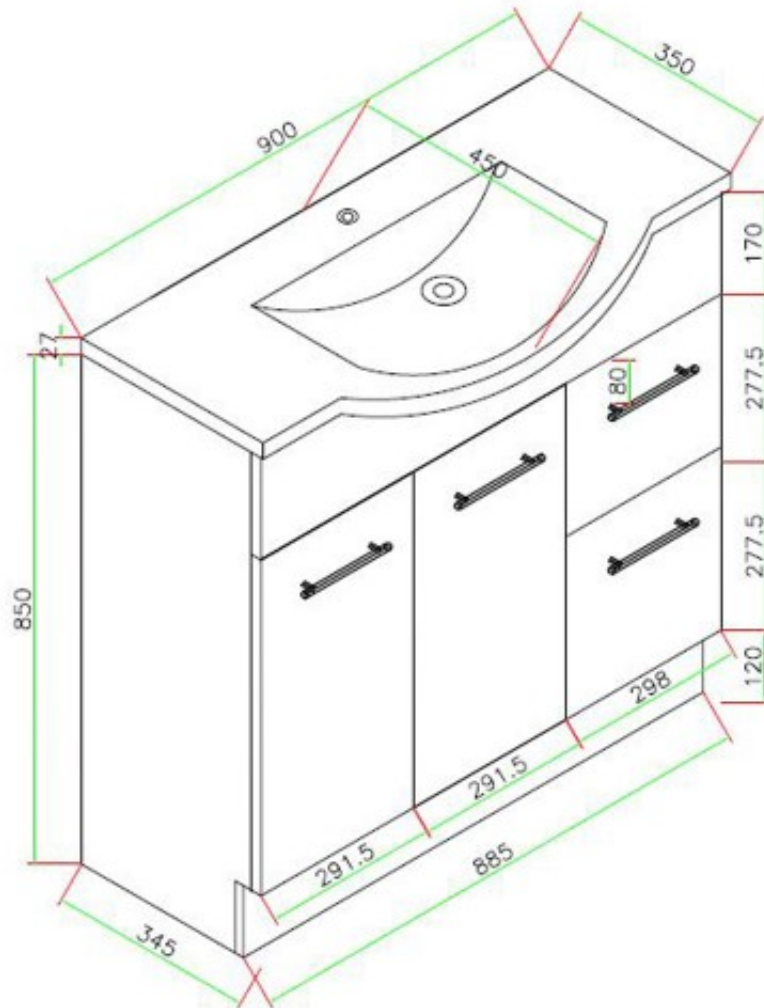

## Tannah Vanity 900mm Semi Rec Top 2Dr 2Drw

Product Code:136022

1800 RAYMOR  
raymor.com.au

**Raymor**  
*more like you*

# Tannah Vanity 900mm Semi Rec Top 2Dr 2Drw

## PRODUCT SPECIFICATION

<b>Product Code</b>	136022
<b>Material</b>	Polymarble Top
<b>Finish</b>	Gloss
<b>Warranty</b>	Visit <a href="http://www.raymor.com.au">www.raymor.com.au</a>
<b>Item Colour</b>	White
<b>Plug and Waste</b>	Included
<b>Type</b>	Floor Mount
<b>Tap hole</b>	One Tap Hole