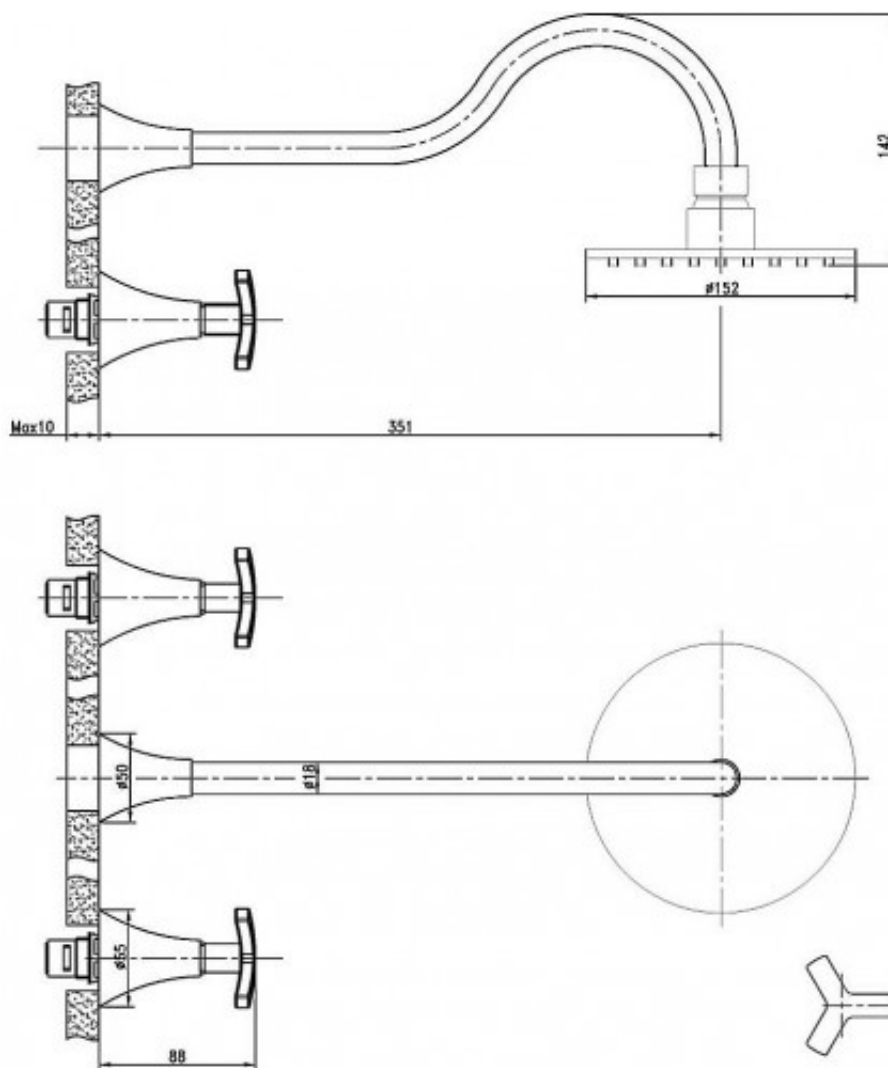

Moora Shower Set

Product Code:133391

1800 RAYMOR
raymor.com.au

Raymor
more like you

Moora Shower Set

PRODUCT SPECIFICATION

Product Code	133391
Finish	Chrome plated
Handle Style	Cross handle
Hot/Cold Indicator	Red and Blue spindle collar
Warranty	Visit www.raymor.com.au
WELS-Rating	WELS 3 STAR 9L/min
Shut Off Function	Ceramic Disc Fixed arm, single function ball joint shower head
Shower Reach	351mm - From wall to centre of spray plate
Operation	Quarter turn

Printed:27/09/2020

© Raymor 2017. All rights reserved.

Version 1 1/09/2017

All measurements are in millimetres and are to be used as a guide only. Specifications and materials may change without notice. Whilst all care has been taken to ensure that all details are correct at the time of print we reserve the right to correct any errors, inaccuracies or omissions or to change or update any details or information at any time without notice.