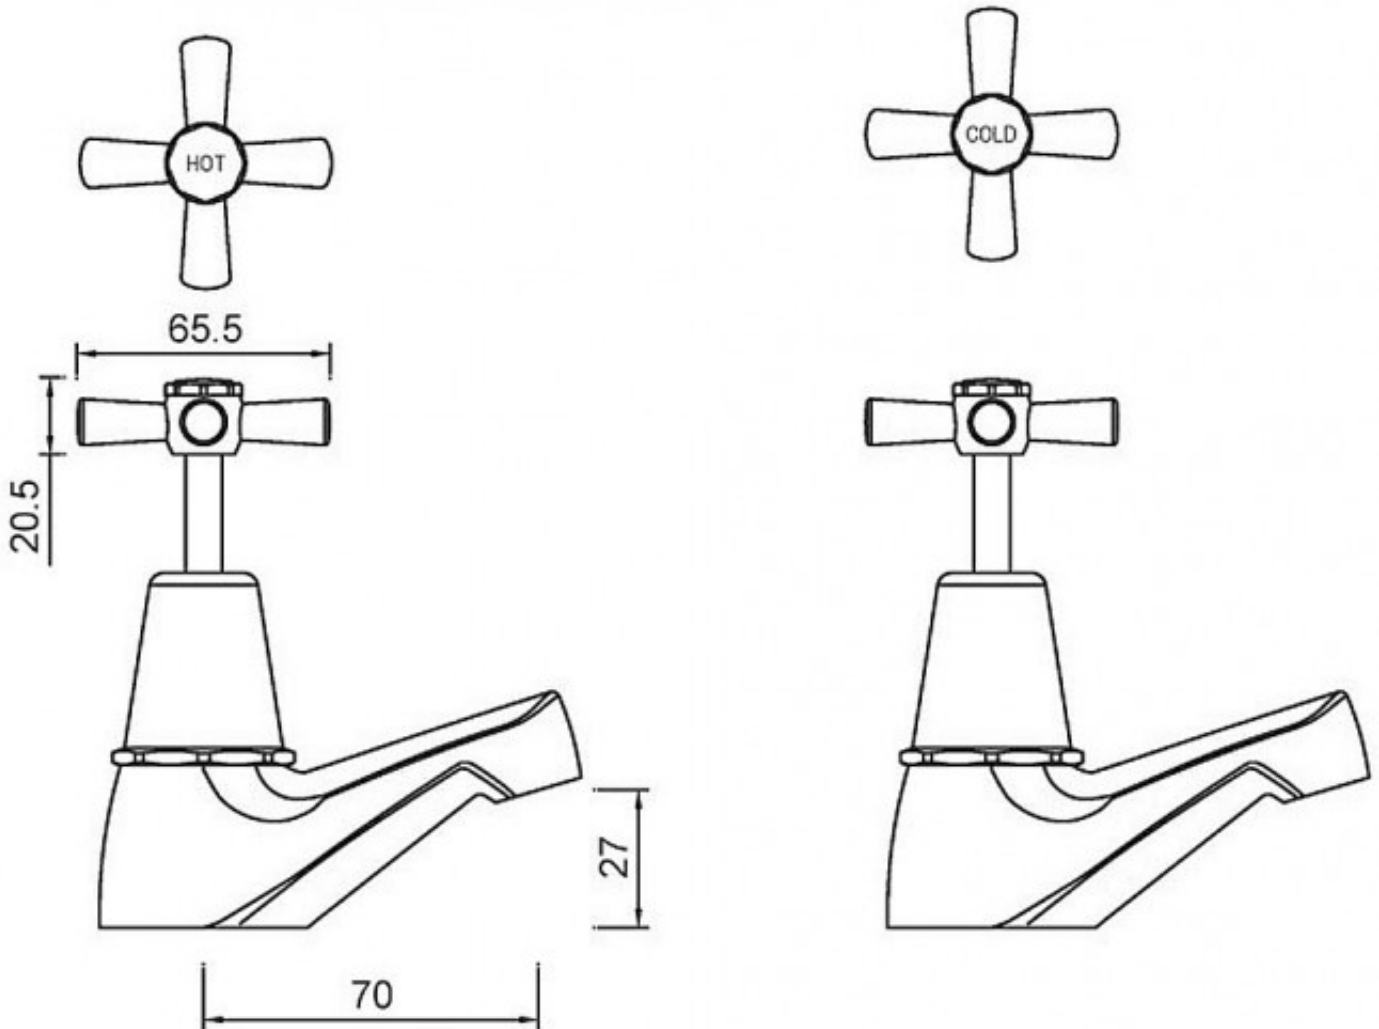

## Armada Pillar Set

Product Code:133351

1800 RAYMOR  
raymor.com.au

**Raymor**  
*more like you*

## PRODUCT SPECIFICATION

<b>Product Code</b>	133351
<b>Finish</b>	Chrome plated
<b>Handle Style</b>	Cross handle
<b>Hot/Cold Indicator</b>	Silver writing on white backing
<b>Warranty</b>	Visit <a href="http://www.raymor.com.au">www.raymor.com.au</a>
<b>WELS-Rating</b>	WELS 4 STAR 7.5L/min
<b>Spout Reach</b>	70mm - From centre of body to centre of outlet
<b>Shut Off</b>	Jumper Valve
<b>Mount Surface</b>	Suitable for up to 50mm bench thickness
<b>Spout Design</b>	Fixed

Printed:27/09/2020

© Raymor 2017. All rights reserved.

Version 1 1/09/2017

All measurements are in millimetres and are to be used as a guide only. Specifications and materials may change without notice. Whilst all care has been taken to ensure that all details are correct at the time of print we reserve the right to correct any errors, inaccuracies or omissions or to change or update any details or information at any time without notice.