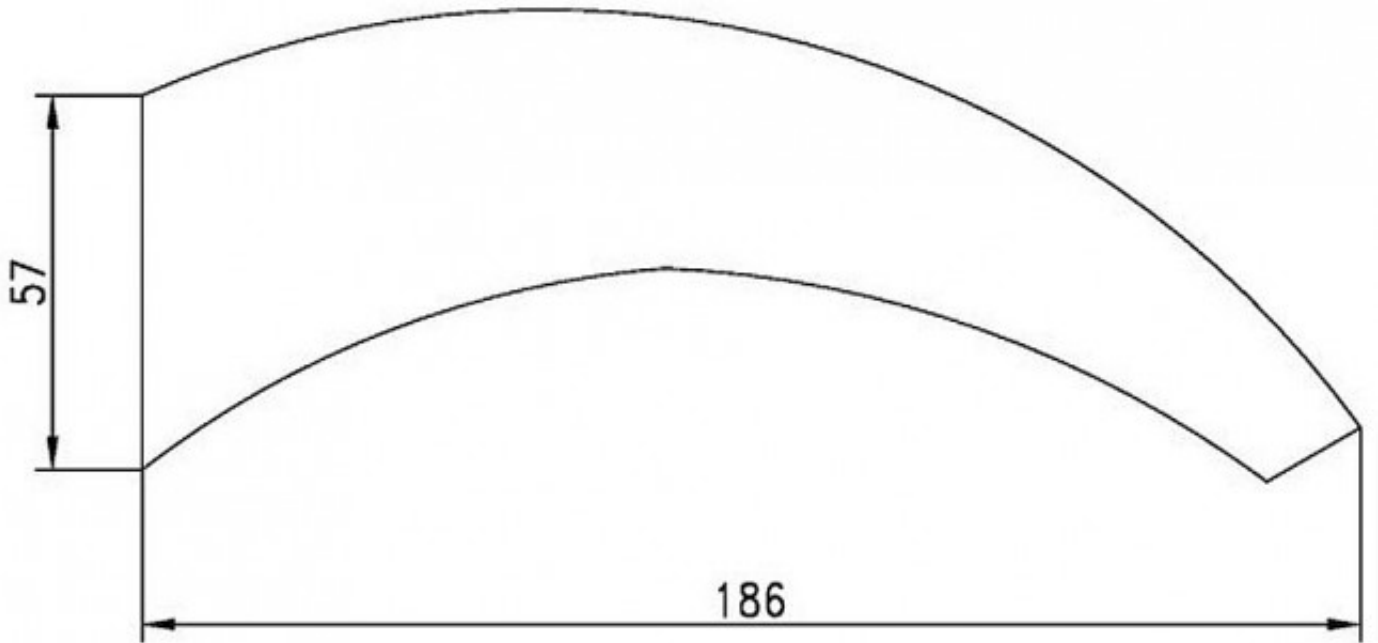

Leigh Square Spout 180mm

Product Code:133417

1800 RAYMOR
raymor.com.au

Raymor
more like you

Leigh Square Spout 180mm

PRODUCT SPECIFICATION

Product Code	133417
Material	Brass
Finish	Chrome plated
Warranty	Visit www.raymor.com.au
Spout Reach	186mm Fixed
Spout Design	Square Curved
Connection	1/2" BSP female thread
Mounting	Wall
Spout Dressing	57mm x 57mm

Printed:27/09/2020

© Raymor 2017. All rights reserved.

Version 1 1/09/2017

All measurements are in millimetres and are to be used as a guide only. Specifications and materials may change without notice. Whilst all care has been taken to ensure that all details are correct at the time of print we reserve the right to correct any errors, inaccuracies or omissions or to change or update any details or information at any time without notice.