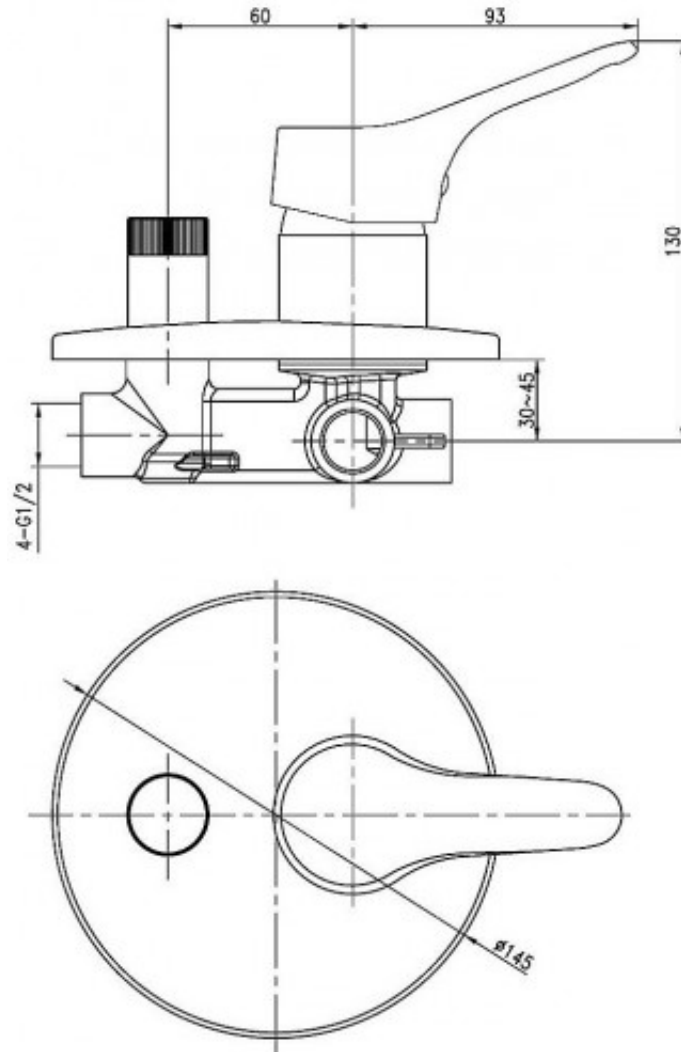

Armada Bath/Shower Diverter Mixer

Product Code:133358

1800 RAYMOR
raymor.com.au

Raymor
more like you

Armada Bath/Shower Diverter Mixer

PRODUCT SPECIFICATION

Product Code	133358
Material	Brass 4 port one piece body
Handle	Zinc Die Cast Handle
Finish	Chrome plated
Cartridge	40mm
Handle Style	Conventional radiused end
Hot/Cold Indicator	Red and Blue indicator lines on handle
Warranty	Visit www.raymor.com.au
Wall Plate design/size	145mm Round Wall Plate
Fixing	4 x Lugged Fixing points
Divertor Operation	Ceramic Disc Twist
Installation Depth	30mm to 45mm
Adjustment	
Wall Fixing Pressure	4 x Lugged Fixing points Hot and cold water inlet pressure should be equal Gravity feed not suitable
Finish Wall Adjustment	30mm to 45mm

Printed:27/09/2020

© Raymor 2017. All rights reserved.

Version 1 1/09/2017

All measurements are in millimetres and are to be used as a guide only. Specifications and materials may change without notice. Whilst all care has been taken to ensure that all details are correct at the time of print we reserve the right to correct any errors, inaccuracies or omissions or to change or update any details or information at any time without notice.