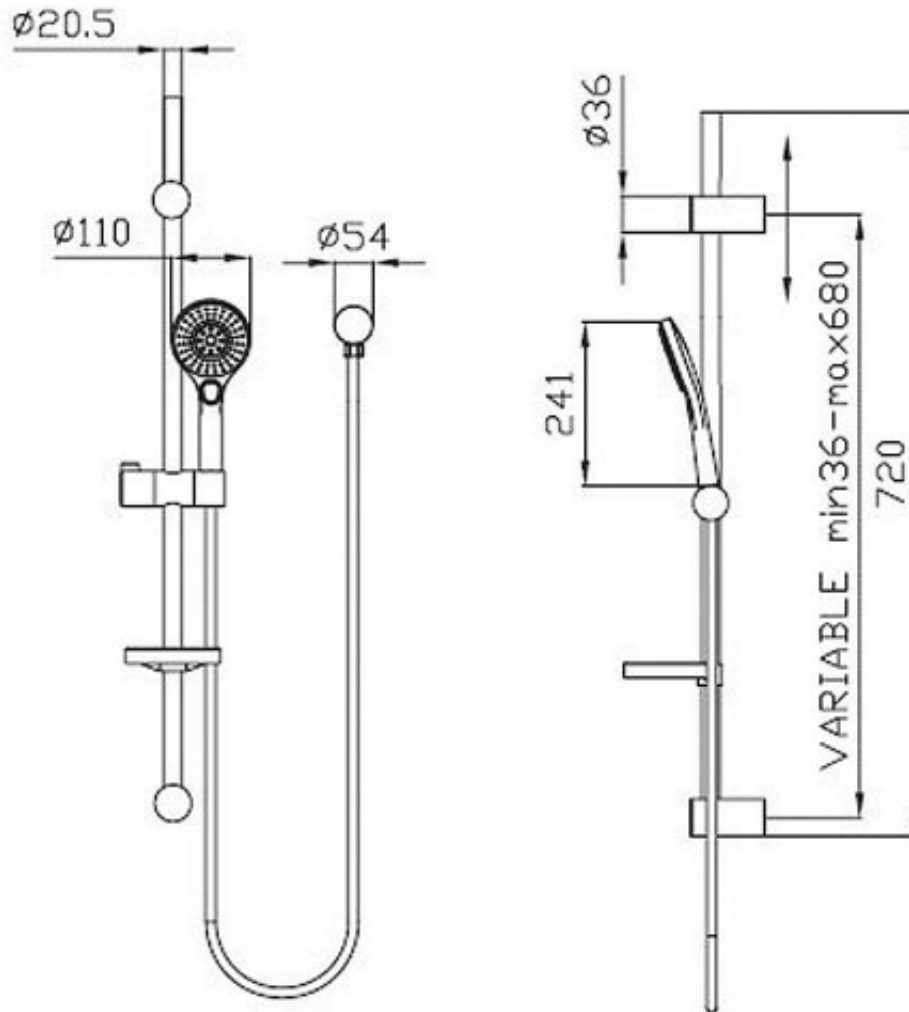

Shay Rail Shower

Product Code:133406

1800 RAYMOR
raymor.com.au

Raymor
more like you

Shay Rail Shower

PRODUCT SPECIFICATION

Product Code	133406
Finish	Chrome
Warranty	Visit www.raymor.com.au
WELS-Rating	WELS 3 STAR 9L/min
Rail Length	720mm
Function	3-function

SPARE PARTS

- 133515: Hand piece 3 funct rnd
- 139127: Slider assembly
- 139126: Soap dish
- 139123: Shower hose pvc silver
- 139124: Wall elbow
- 139125: Shower screw & plug kit

Printed:27/09/2020

© Raymor 2017. All rights reserved.

Version 1 1/09/2017

All measurements are in millimetres and are to be used as a guide only. Specifications and materials may change without notice. Whilst all care has been taken to ensure that all details are correct at the time of print we reserve the right to correct any errors, inaccuracies or omissions or to change or update any details or information at any time without notice.