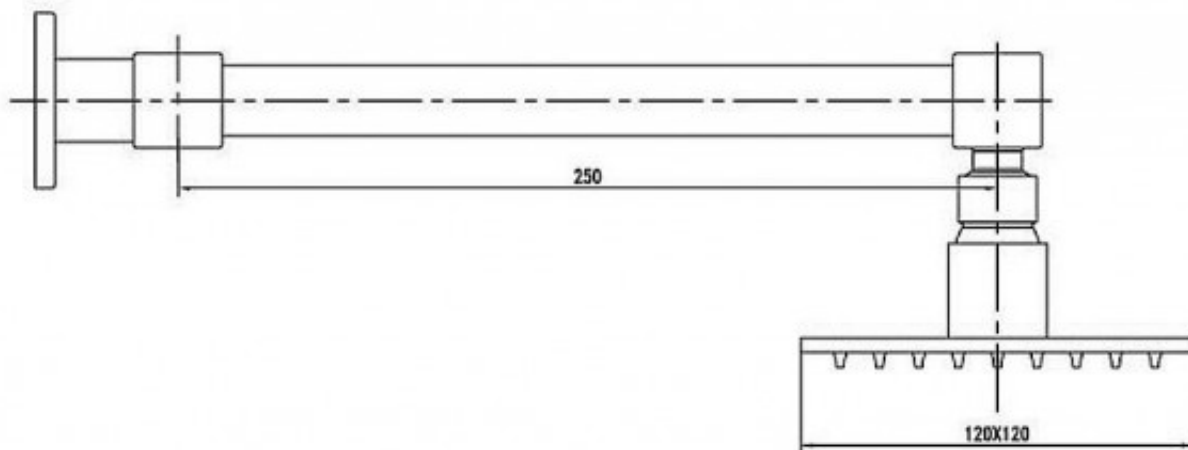

Malaney Shower Rose Sqr w/- Arm 120mm

Product Code:133410

1800 RAYMOR
raymor.com.au

Raymor
more like you

Malaney Shower Rose Sqr w/- Arm 120mm

PRODUCT SPECIFICATION

Product Code	133410
Material	Stainless steel rose (4mm thickness)
Finish	Chrome Finish
Warranty	Visit www.raymor.com.au
WELS-Rating	WELS 3 STAR 9L/min
Function	Single function

Printed:27/09/2020

© Raymor 2017. All rights reserved.

Version 1 1/09/2017

All measurements are in millimetres and are to be used as a guide only. Specifications and materials may change without notice. Whilst all care has been taken to ensure that all details are correct at the time of print we reserve the right to correct any errors, inaccuracies or omissions or to change or update any details or information at any time without notice.