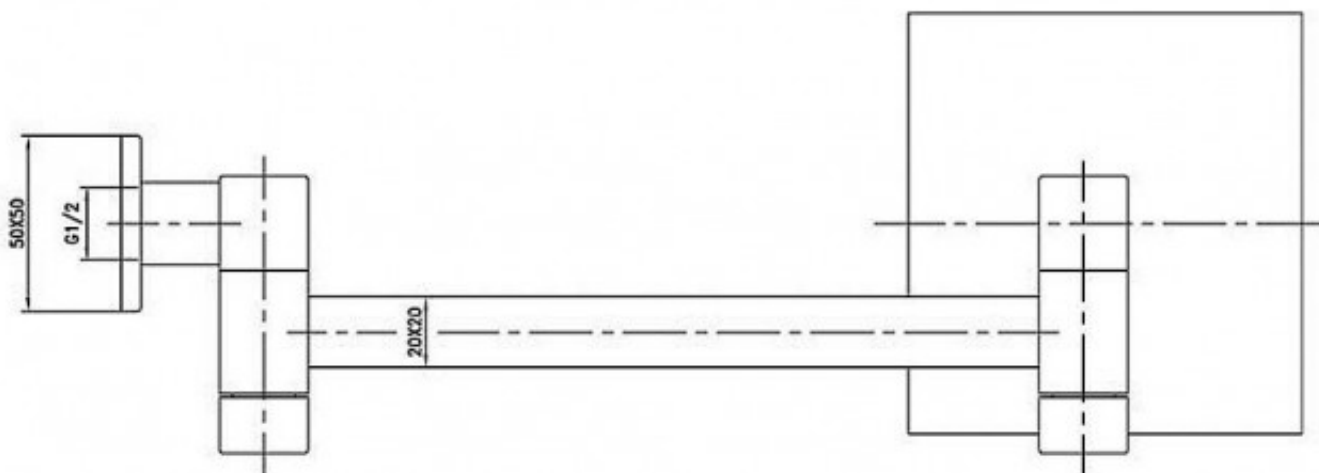

Malaney Shower Rose Sqr w/- Arm 120mm

Product Code:133410

1800 RAYMOR
raymor.com.au

Raymor
more like you

Malaney Shower Rose Sqr w/- Arm 120mm

PRODUCT SPECIFICATION

Product Code	133410
Material	Stainless steel rose (4mm thickness)
Finish	Chrome Finish
Warranty	Visit www.raymor.com.au
WELS-Rating	WELS 3 STAR 9L/min
Function	Single function

Printed:27/09/2020

© Raymor 2017. All rights reserved.

Version 1 1/09/2017

All measurements are in millimetres and are to be used as a guide only. Specifications and materials may change without notice. Whilst all care has been taken to ensure that all details are correct at the time of print we reserve the right to correct any errors, inaccuracies or omissions or to change or update any details or information at any time without notice.