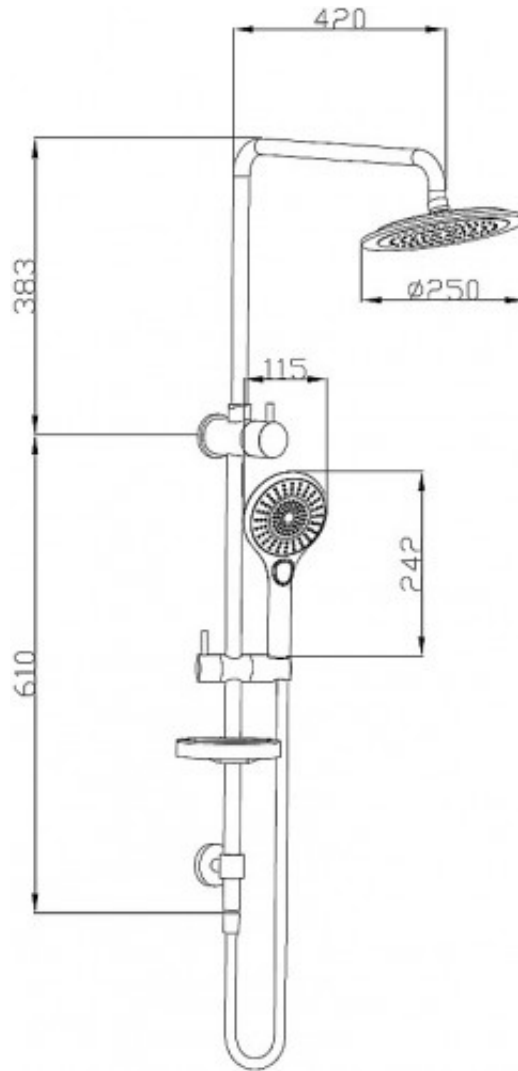

Winton Dual Shower Round Shower Head

Product Code:133407

1800 RAYMOR
raymor.com.au

Raymor
more like you

Winton Dual Shower Round Shower Head

PRODUCT SPECIFICATION

Product Code	133407
Finish	Chrome
Warranty	Visit www.raymor.com.au
WELS-Rating	WELS 3 STAR 9L/min
Function	3 function hand shower
Shower Reach	420mm

SPARE PARTS

- 133517 Hand piece
- 133516 Shower rose round
- 139126 Soap dish
- 139123 Shower hose pvc silver
- 139125 Shower screw and plug kit

Printed:27/09/2020

© Raymor 2017. All rights reserved.

Version 1 1/09/2017

All measurements are in millimetres and are to be used as a guide only. Specifications and materials may change without notice. Whilst all care has been taken to ensure that all details are correct at the time of print we reserve the right to correct any errors, inaccuracies or omissions or to change or update any details or information at any time without notice.