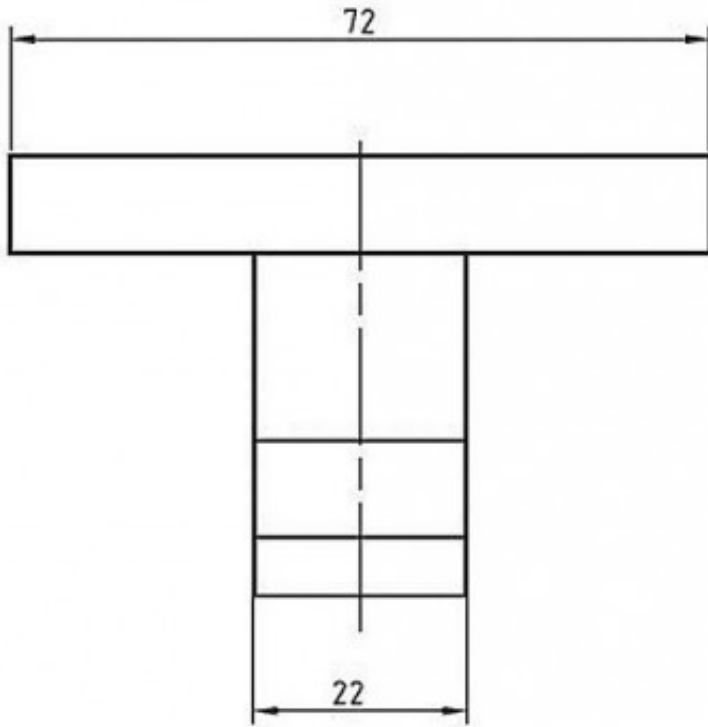

## Tanami Robe Hook

Product Code:134002

1800 RAYMOR  
[raymor.com.au](http://raymor.com.au)

**Raymor**  
*more like you*

## PRODUCT SPECIFICATION

<b>Product Code</b>	134002
<b>Material</b>	Brass
<b>Finish</b>	Chrome plated
<b>Warranty</b>	Visit <a href="http://www.raymor.com.au">www.raymor.com.au</a>
<b>Size</b>	45mm
<b>Wall Fixing</b>	Double Point

Printed:27/09/2020

© Raymor 2017. All rights reserved.

Version 1 1/09/2017

All measurements are in millimetres and are to be used as a guide only. Specifications and materials may change without notice. Whilst all care has been taken to ensure that all details are correct at the time of print we reserve the right to correct any errors, inaccuracies or omissions or to change or update any details or information at any time without notice.