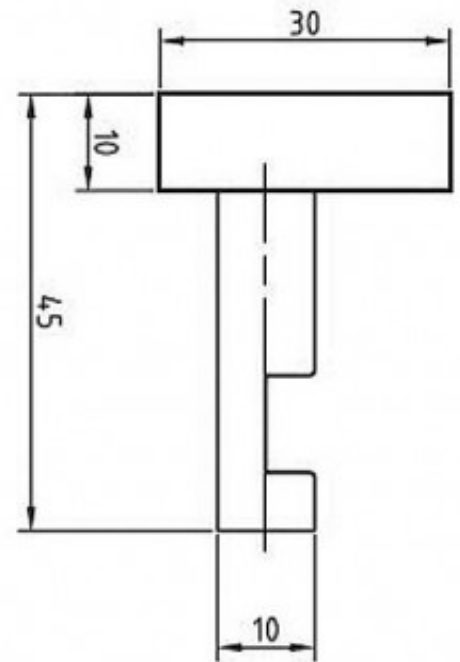

## PRODUCT SPECIFICATION

<b>Product Code</b>	134002
<b>Material</b>	Brass
<b>Finish</b>	Chrome plated
<b>Warranty</b>	Visit <a href="http://www.raymor.com.au">www.raymor.com.au</a>
<b>Size</b>	45mm
<b>Wall Fixing</b>	Double Point

Printed:27/09/2020

© Raymor 2017. All rights reserved.

Version 1 1/09/2017

All measurements are in millimetres and are to be used as a guide only. Specifications and materials may change without notice. Whilst all care has been taken to ensure that all details are correct at the time of print we reserve the right to correct any errors, inaccuracies or omissions or to change or update any details or information at any time without notice.