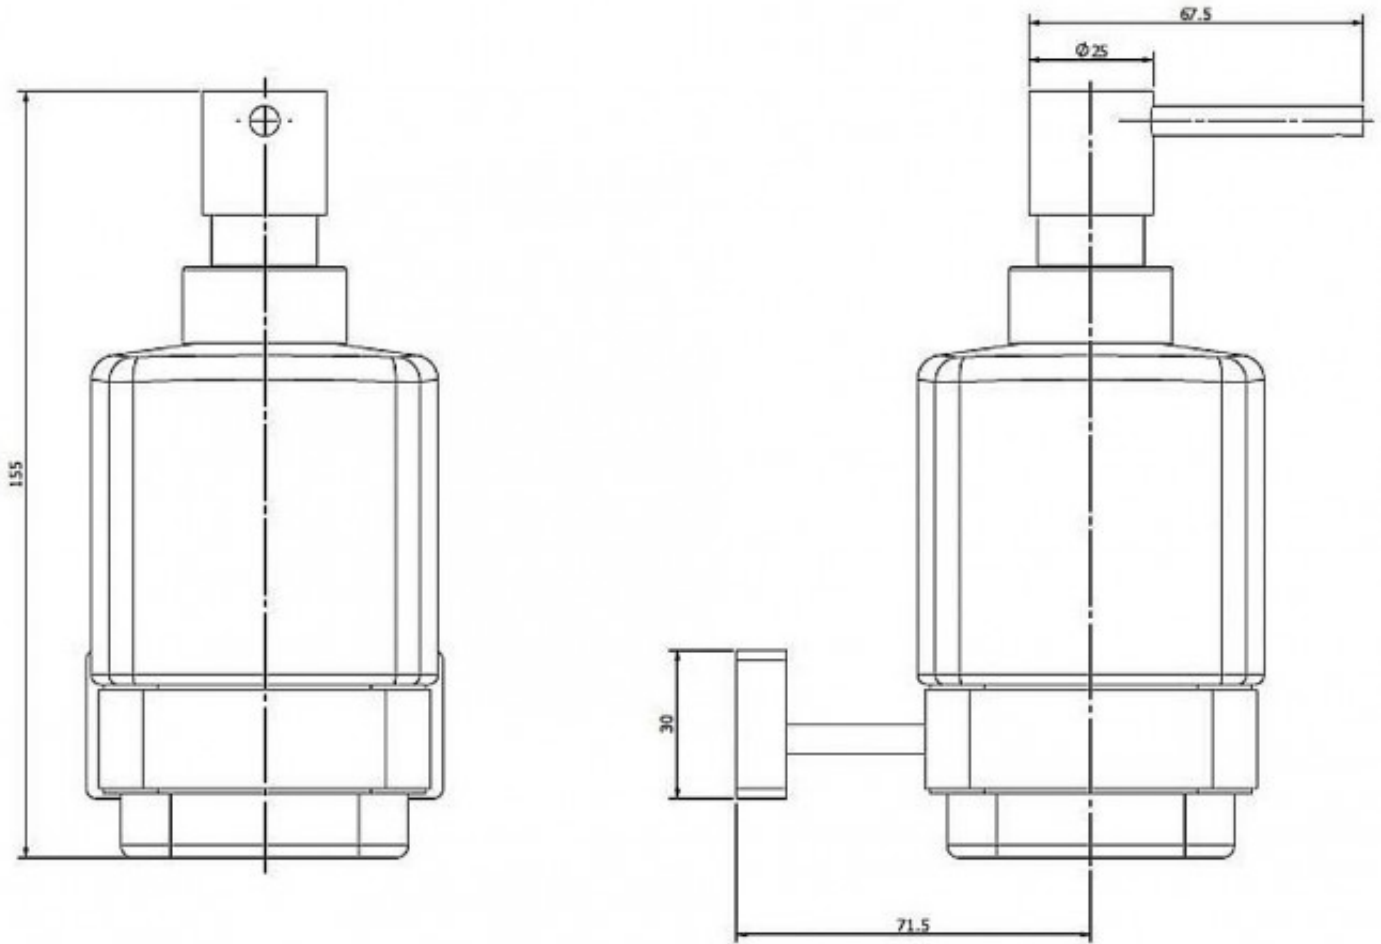

Tanami Soap Dispenser

Product Code:134013

1800 RAYMOR
raymor.com.au

Raymor
more like you

Tanami Soap Dispenser

PRODUCT SPECIFICATION

Product Code	134013
Material	Brass & frosted glass vessel
Finish	Chrome plated
Warranty	Visit www.raymor.com.au
Size	155mm
Wall Fixing	Double Point

Printed:27/09/2020

© Raymor 2017. All rights reserved.

Version 1 1/09/2017

All measurements are in millimetres and are to be used as a guide only. Specifications and materials may change without notice. Whilst all care has been taken to ensure that all details are correct at the time of print we reserve the right to correct any errors, inaccuracies or omissions or to change or update any details or information at any time without notice.