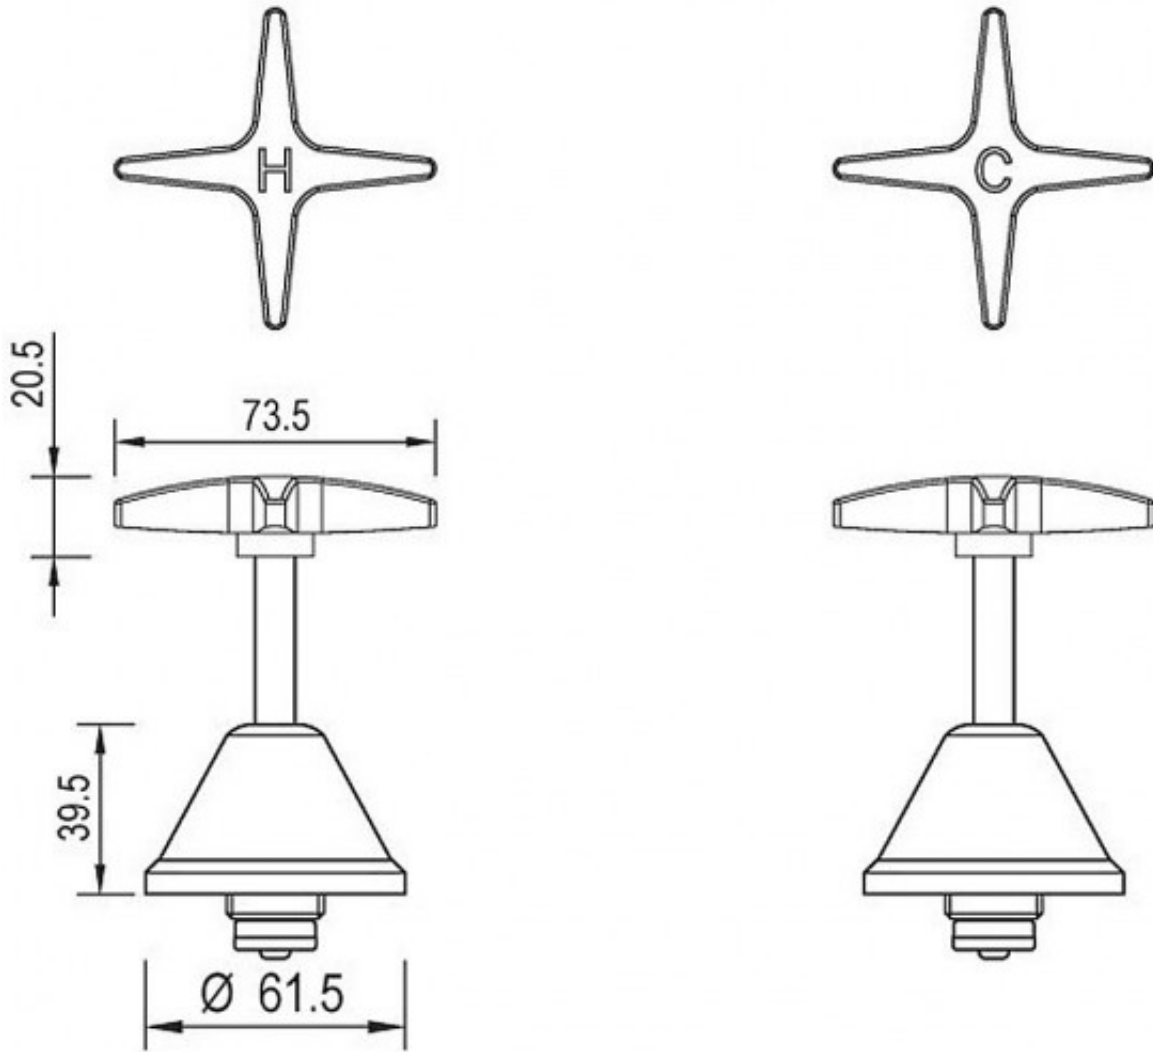

## Atlanta Wall Top Assemblies

Product Code:133313

1800 RAYMOR  
raymor.com.au

**Raymor**  
*more like you*

# Atlanta Wall Top Assemblies

## PRODUCT SPECIFICATION

<b>Product Code</b>	133313
<b>Finish</b>	Chrome plated
<b>Handle Style</b>	Cross handle
<b>Hot/Cold Indicator</b>	H & C Stamped onto top of handle
<b>Warranty</b>	Visit <a href="http://www.raymor.com.au">www.raymor.com.au</a>
<b>Shut Off</b>	Jumper Valve

Printed:27/09/2020

© Raymor 2017. All rights reserved.

Version 1 1/09/2017

All measurements are in millimetres and are to be used as a guide only. Specifications and materials may change without notice. Whilst all care has been taken to ensure that all details are correct at the time of print we reserve the right to correct any errors, inaccuracies or omissions or to change or update any details or information at any time without notice.