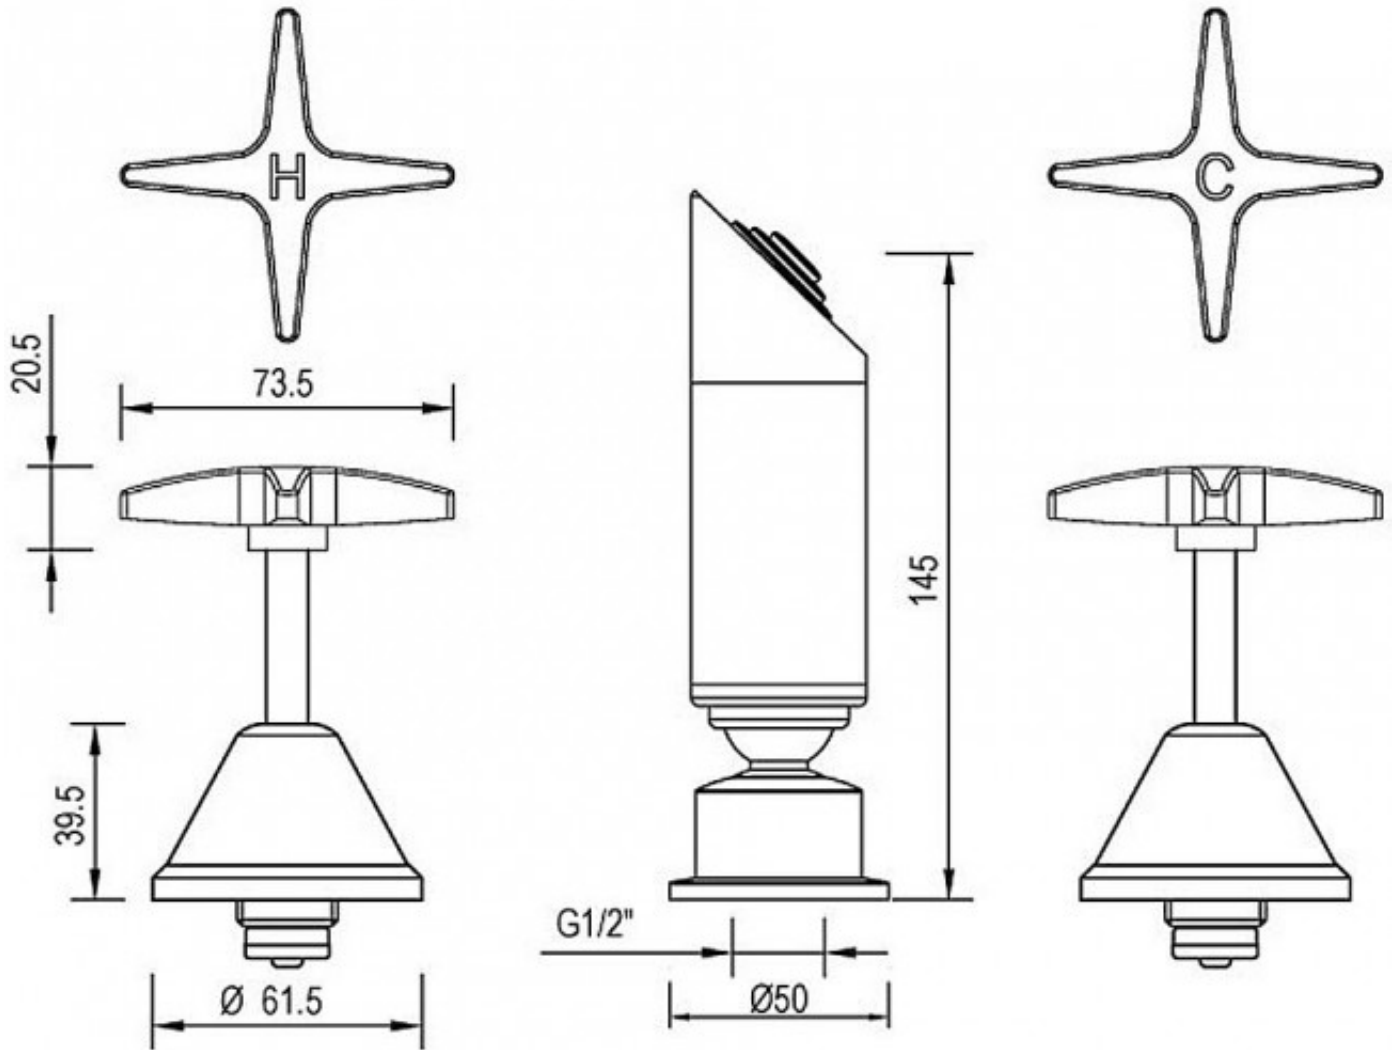

Atlanta Shower Set

Product Code:133311

1800 RAYMOR
raymor.com.au

Raymor
more like you

Atlanta Shower Set

PRODUCT SPECIFICATION

Product Code	133311
Finish	Chrome plated
Handle Style	Cross handle - Anti Vandal
Hot/Cold Indicator	H & C Stamped onto top of handle
Warranty	Visit www.raymor.com.au
WELS-Rating	WELS 3 STAR 9L/min
Shut Off	Jumper Valve
Function	Single function ball joint swivel
Shower Reach	145mm - From wall to centre of spray plate

Printed:27/09/2020

© Raymor 2017. All rights reserved.

Version 1 1/09/2017

All measurements are in millimetres and are to be used as a guide only. Specifications and materials may change without notice. Whilst all care has been taken to ensure that all details are correct at the time of print we reserve the right to correct any errors, inaccuracies or omissions or to change or update any details or information at any time without notice.