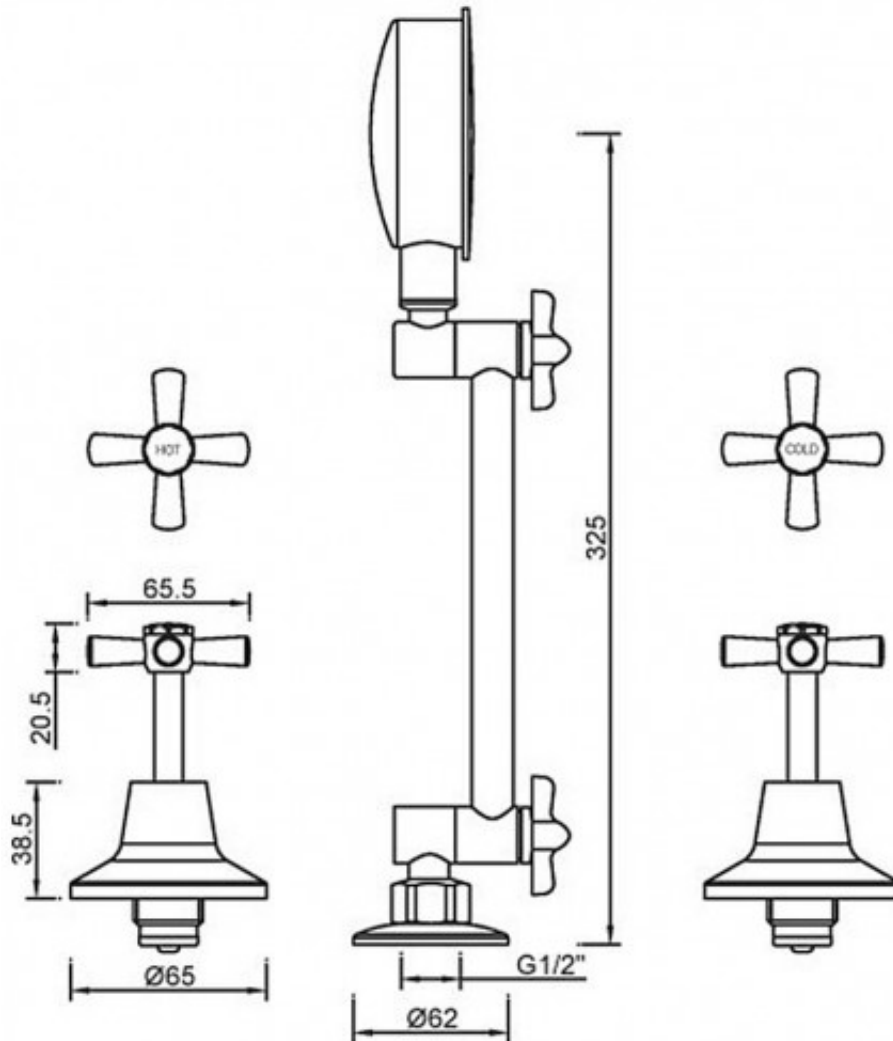

## Armada Shower Set

Product Code:133289

1800 RAYMOR  
raymor.com.au

**Raymor**  
*more like you*

## PRODUCT SPECIFICATION

<b>Product Code</b>	133289
<b>Finish</b>	Chrome plated
<b>Handle Style</b>	Cross handle
<b>Hot/Cold Indicator</b>	Silver writing on white backing
<b>Warranty</b>	Visit <a href="http://www.raymor.com.au">www.raymor.com.au</a>
<b>WELS-Rating</b>	WELS 3 STAR 9L/min
<b>Spout Reach</b>	140mm reach fixed spout
<b>Shut Off</b>	Jumper Valve
<b>Function</b>	Single function adjustable height
<b>Shower Reach</b>	325mm - From wall to centre of spray plate

Printed:27/09/2020

© Raymor 2017. All rights reserved.

Version 1 1/09/2017

All measurements are in millimetres and are to be used as a guide only. Specifications and materials may change without notice. Whilst all care has been taken to ensure that all details are correct at the time of print we reserve the right to correct any errors, inaccuracies or omissions or to change or update any details or information at any time without notice.