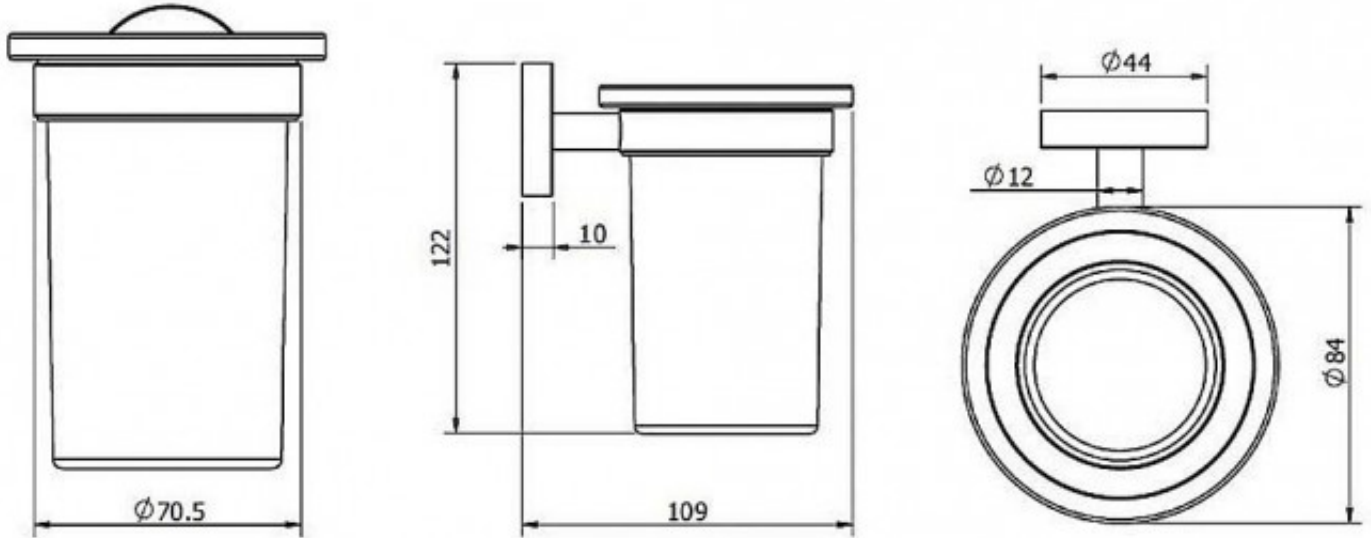

Ceduna Toothbrush Holder

Product Code:134022

1800 RAYMOR
raymor.com.au

Raymor
more like you

Ceduna Toothbrush Holder

PRODUCT SPECIFICATION

Product Code	134022
Material	Brass & frosted glass holder
Finish	Chrome plated
Warranty	Visit www.raymor.com.au
Size	122mm
Wall Fixing	Double Point

Printed:27/09/2020

© Raymor 2017. All rights reserved.

Version 1 1/09/2017

All measurements are in millimetres and are to be used as a guide only. Specifications and materials may change without notice. Whilst all care has been taken to ensure that all details are correct at the time of print we reserve the right to correct any errors, inaccuracies or omissions or to change or update any details or information at any time without notice.