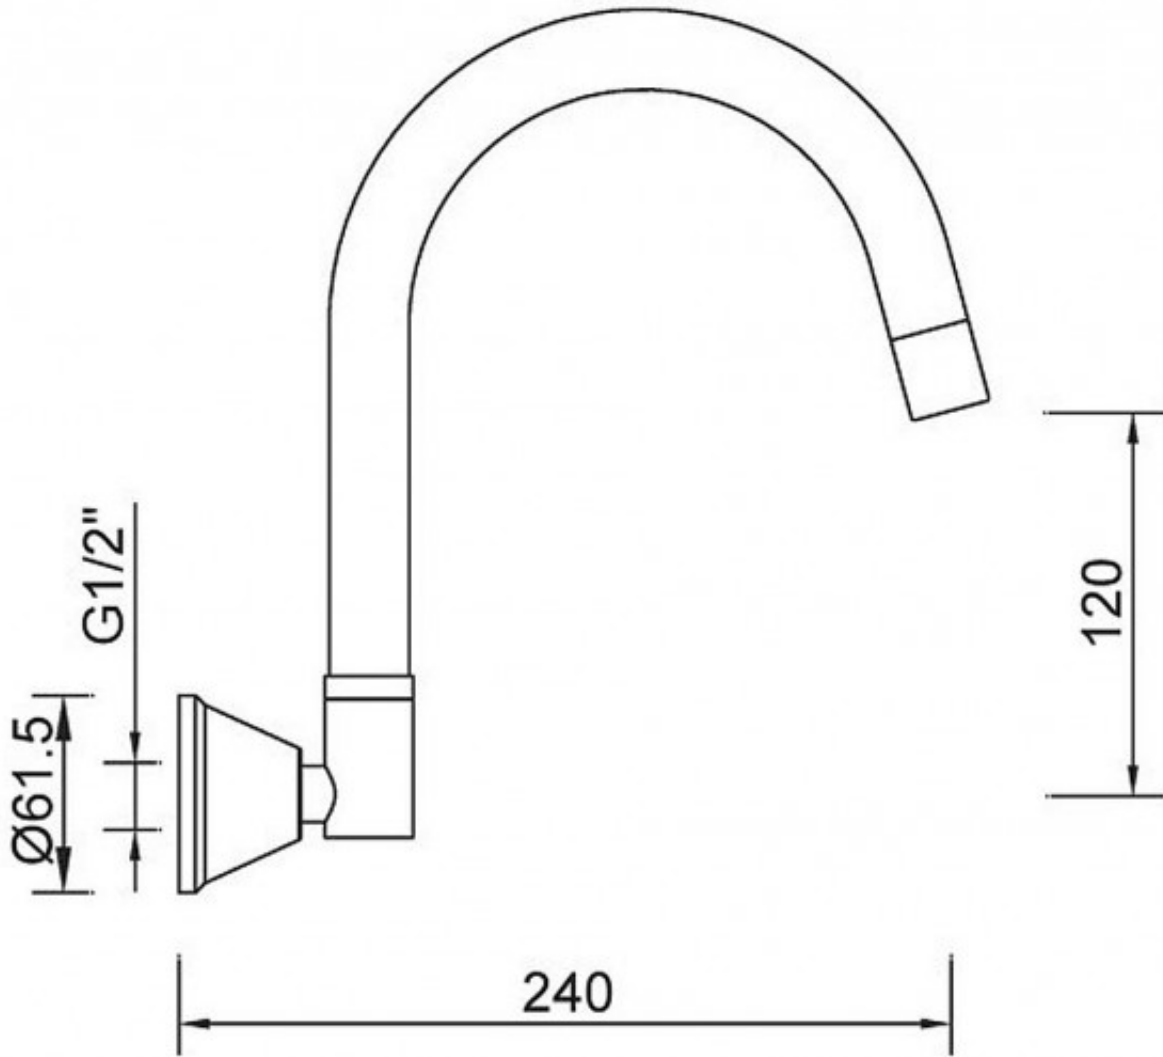

Atlanta Goose Neck Wall Spa Spout 200mm

Product Code:133305

1800 RAYMOR
raymor.com.au

Raymor
more like you

Atlanta Goose Neck Wall Spa Spout 200mm

PRODUCT SPECIFICATION

Product Code	133305
Material	Brass
Finish	Chrome plated
Warranty	Visit www.raymor.com.au
Spout Reach	200mm Swivel
Spout Design	Gooseneck round
Connection	1/2
Mounting	Wall
Spout Dressing	61mm Diameter
Mount Type	Wall

Printed:27/09/2020

© Raymor 2017. All rights reserved.

Version 1 1/09/2017

All measurements are in millimetres and are to be used as a guide only. Specifications and materials may change without notice. Whilst all care has been taken to ensure that all details are correct at the time of print we reserve the right to correct any errors, inaccuracies or omissions or to change or update any details or information at any time without notice.