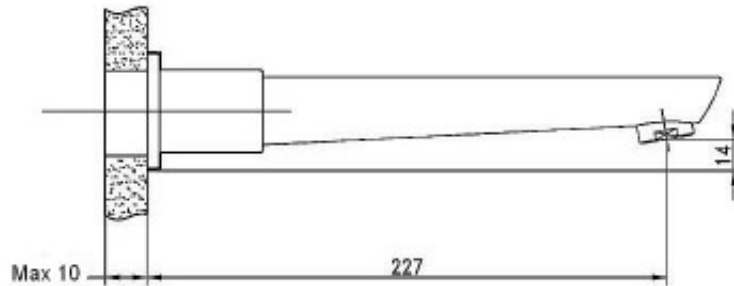

## Ceduna Bath Set - Quarter Turn

Product Code:133404

1800 RAYMOR  
raymor.com.au

**Raymor**  
*more like you*

# Ceduna Bath Set - Quarter Turn

## PRODUCT SPECIFICATION

<b>Product Code</b>	133404
<b>Finish</b>	Chrome plated
<b>Handle Style</b>	Cylinder handle
<b>Hot/Cold Indicator</b>	Red and Blue indicator lines on handle
<b>Warranty</b>	Visit <a href="http://www.raymor.com.au">www.raymor.com.au</a>
<b>WELS-Rating</b>	WELS 4 STAR 7.5L/min
<b>Spout Reach</b>	227mm - From wall to centre of aerator
<b>Shut Off</b>	Ceramic Disc
<b>Spout Design</b>	Rectangular Straight
<b>Operation</b>	Quarter turn