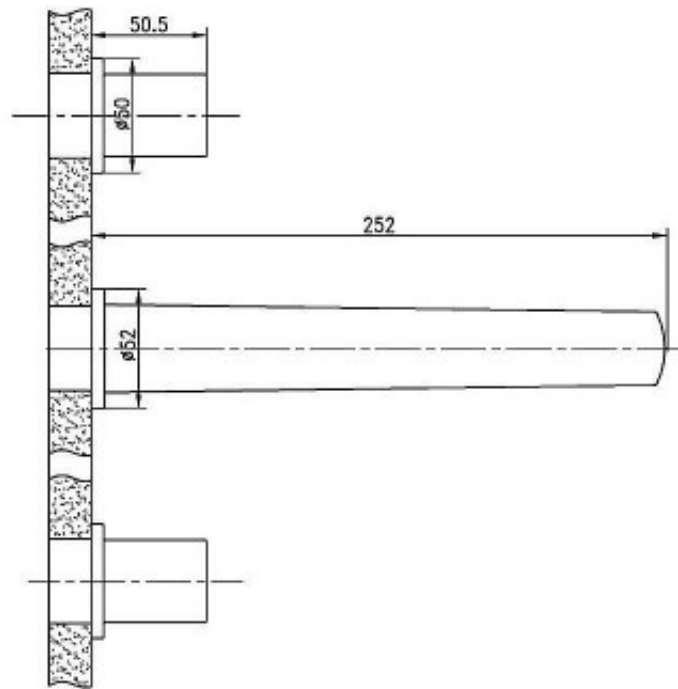

## Ceduna Bath Set - Quarter Turn

Product Code:133404

1800 RAYMOR  
raymor.com.au

**Raymor**  
*more like you*

# Ceduna Bath Set - Quarter Turn

## PRODUCT SPECIFICATION

<b>Product Code</b>	133404
<b>Finish</b>	Chrome plated
<b>Handle Style</b>	Cylinder handle
<b>Hot/Cold Indicator</b>	Red and Blue indicator lines on handle
<b>Warranty</b>	Visit <a href="http://www.raymor.com.au">www.raymor.com.au</a>
<b>WELS-Rating</b>	WELS 4 STAR 7.5L/min
<b>Spout Reach</b>	227mm - From wall to centre of aerator
<b>Shut Off</b>	Ceramic Disc
<b>Spout Design</b>	Rectangular Straight
<b>Operation</b>	Quarter turn

Printed:27/09/2020

© Raymor 2017. All rights reserved.

Version 1 1/09/2017

All measurements are in millimetres and are to be used as a guide only. Specifications and materials may change without notice. Whilst all care has been taken to ensure that all details are correct at the time of print we reserve the right to correct any errors, inaccuracies or omissions or to change or update any details or information at any time without notice.