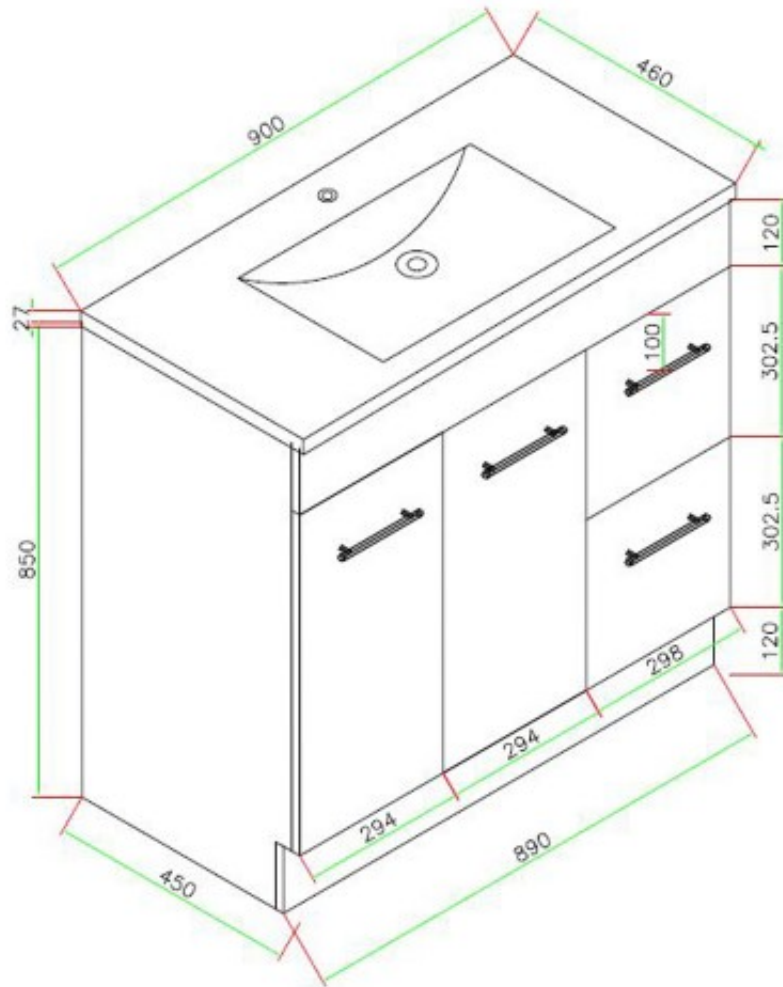

Tannah 900mm Vanity 2 Door 2 Draw

Product Code:136010

1800 RAYMOR
raymor.com.au

Raymor
more like you

Tannah 900mm Vanity 2 Door 2 Draw

PRODUCT SPECIFICATION

Product Code	136010
Material	Polymarble Top
Finish	Gloss
Warranty	Visit www.raymor.com.au
Item Colour	White
Plug and Waste	Included
Type	Floor Mount
Tap hole	One Tap Hole

Printed:28/09/2020

© Raymor 2017. All rights reserved.

Version 1 1/09/2017

All measurements are in millimetres and are to be used as a guide only. Specifications and materials may change without notice. Whilst all care has been taken to ensure that all details are correct at the time of print we reserve the right to correct any errors, inaccuracies or omissions or to change or update any details or information at any time without notice.