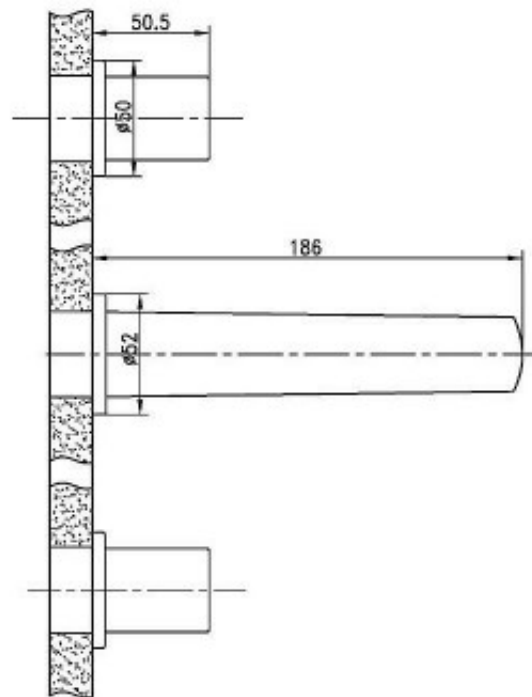

Ceduna Wall Basin Set

Product Code:133403

1800 RAYMOR
raymor.com.au

Raymor
more like you

Ceduna Wall Basin Set

PRODUCT SPECIFICATION

Product Code	133403
Finish	Chrome plated
Handle Style	Cylinder handle
Hot/Cold Indicator	Red and Blue indicator lines on handle
Warranty	Visit www.raymor.com.au
WELS-Rating	WELS 4 STAR 7.5L/min
Spout Reach	162mm - From wall to centre of aerator
Shut Off	Ceramic Disc
Spout Design	Rectangular Straight
Operation	Quarter turn

Printed:27/09/2020

© Raymor 2017. All rights reserved.

Version 1 1/09/2017

All measurements are in millimetres and are to be used as a guide only. Specifications and materials may change without notice. Whilst all care has been taken to ensure that all details are correct at the time of print we reserve the right to correct any errors, inaccuracies or omissions or to change or update any details or information at any time without notice.