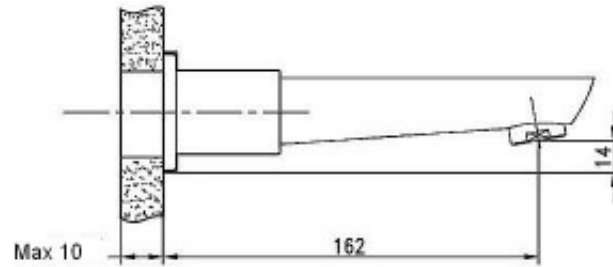

Ceduna Wall Basin Set

Product Code:133403

1800 RAYMOR
raymor.com.au

Raymor
more like you

Ceduna Wall Basin Set

PRODUCT SPECIFICATION

Product Code	133403
Finish	Chrome plated
Handle Style	Cylinder handle
Hot/Cold Indicator	Red and Blue indicator lines on handle
Warranty	Visit www.raymor.com.au
WELS-Rating	WELS 4 STAR 7.5L/min
Spout Reach	162mm - From wall to centre of aerator
Shut Off	Ceramic Disc
Spout Design	Rectangular Straight
Operation	Quarter turn

Printed:27/09/2020

© Raymor 2017. All rights reserved.

Version 1 1/09/2017

All measurements are in millimetres and are to be used as a guide only. Specifications and materials may change without notice. Whilst all care has been taken to ensure that all details are correct at the time of print we reserve the right to correct any errors, inaccuracies or omissions or to change or update any details or information at any time without notice.