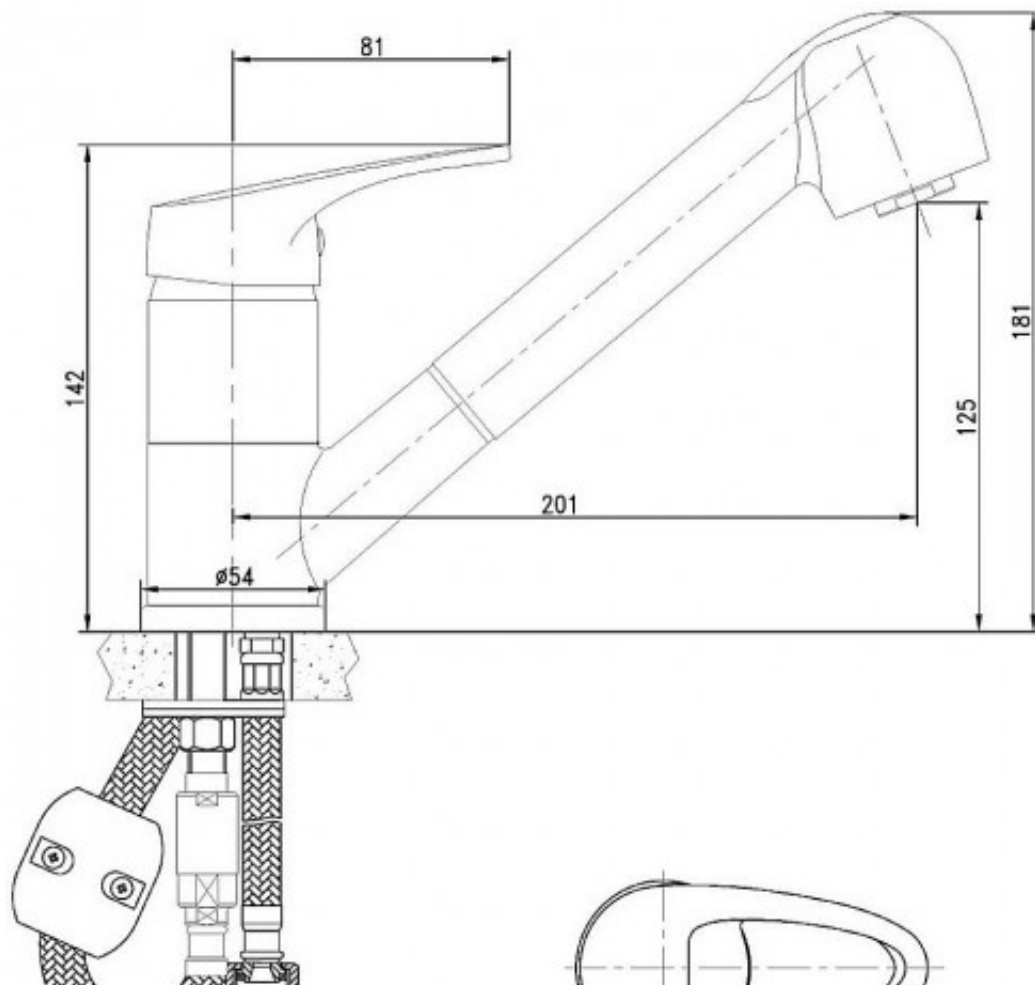

Lawson Sink Mixer with Veggie Spray

Product Code:136019

1800 RAYMOR
raymor.com.au

Raymor
more like you

Lawson Sink Mixer with Veggie Spray

PRODUCT SPECIFICATION

Product Code	136019
Material	Brass Body and Plastic hand piece
Handle	Zinc Die Cast Handle
Finish	Chrome Plated
Handle Style	Loop
Hot/Cold Indicator	Coloured Hot and Cold indicator button
Warranty	Visit www.raymor.com.au
WELS-Rating	WELS 5 STAR 6.0L/min
Spout Reach	201mm - Centre of Mixer to centre of Aerator
Connector Tails	Stainless Steel PEX Lined
Sink/Basin Mixer Operation	Swivel Spout with Pull out Spray
Veggie Hose Function	Pull Out braided nylon hose
Mixer Height	125mm - Bench to centre of outlet
Bench Fixing	Threaded Rod & Horse Shoe Bracket
Shut Off	40mm Ceramic Disc
Veggie Hand Piece Material	Chrome Plated Plastic
Mount Surface Pressure	Suitable for up to 37mm bench thickness Hot and cold water inlet pressure should be equal Gravity feed not suitable

Printed:27/09/2020

© Raymor 2017. All rights reserved.

Version 1 1/09/2017

All measurements are in millimetres and are to be used as a guide only. Specifications and materials may change without notice. Whilst all care has been taken to ensure that all details are correct at the time of print we reserve the right to correct any errors, inaccuracies or omissions or to change or update any details or information at any time without notice.