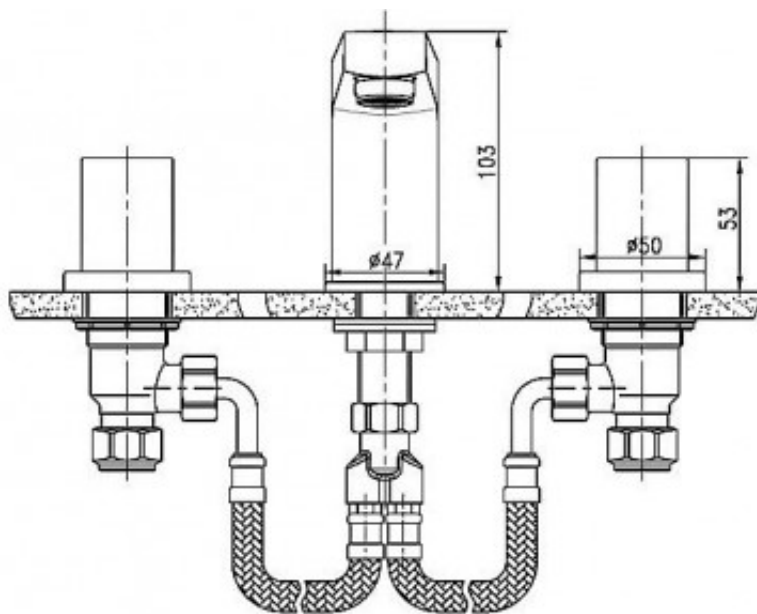

## PRODUCT SPECIFICATION

|                           |  |
|---------------------------|--|
| <b>Product Code</b>       | 133399   |
| <b>Finish</b>             | Chrome plated  |
| <b>Handle Style</b>       | Cylinder handle  |
| <b>Hot/Cold Indicator</b> | Red and Blue indicator lines on handle                         |
| <b>Warranty</b>           | Visit <a href="http://www.raymor.com.au">www.raymor.com.au</a> |
| <b>WELS-Rating</b>        | WELS 4 STAR 7.5L/min   |
| <b>Spout Reach</b>        | 107mm - centre of Spout to centre of Aerator                   |
| <b>Shut Off</b>           | Ceramic Disc   |
| <b>Mount Surface</b>      | Suitable for up to 20mm bench thickness                        |
| <b>Spout Design</b>       | Right angle fixed  |
| <b>Operation</b>          | Quarter turn   |