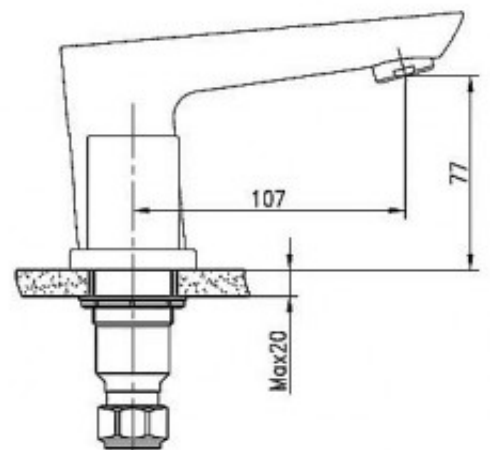

## Ceduna Basin Set

Product Code:133399

1800 RAYMOR  
raymor.com.au

**Raymor**  
*more like you*

## PRODUCT SPECIFICATION

|                           |  |
|---------------------------|--|
| <b>Product Code</b>       | 133399   |
| <b>Finish</b>             | Chrome plated  |
| <b>Handle Style</b>       | Cylinder handle  |
| <b>Hot/Cold Indicator</b> | Red and Blue indicator lines on handle                         |
| <b>Warranty</b>           | Visit <a href="http://www.raymor.com.au">www.raymor.com.au</a> |
| <b>WELS-Rating</b>        | WELS 4 STAR 7.5L/min   |
| <b>Spout Reach</b>        | 107mm - centre of Spout to centre of Aerator                   |
| <b>Shut Off</b>           | Ceramic Disc   |
| <b>Mount Surface</b>      | Suitable for up to 20mm bench thickness                        |
| <b>Spout Design</b>       | Right angle fixed  |
| <b>Operation</b>          | Quarter turn   |