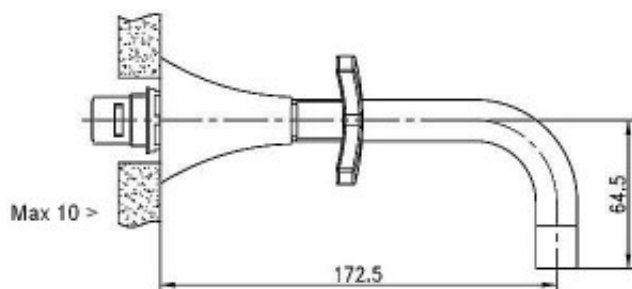

## PRODUCT SPECIFICATION

|                           |  |
|---------------------------|--|
| <b>Product Code</b>       | 133390   |
| <b>Finish</b>             | Chrome plated  |
| <b>Handle Style</b>       | Cross handle   |
| <b>Hot/Cold Indicator</b> | Red and Blue spindle collar                                    |
| <b>Warranty</b>           | Visit <a href="http://www.raymor.com.au">www.raymor.com.au</a> |
| <b>Spout Reach</b>        | 172mm - From wall to centre of aerator                         |
| <b>Shut Off</b>           | Ceramic Disc   |
| <b>Spout Design</b>       | Round straight downswept                                       |
| <b>Operation</b>          | Quarter turn   |