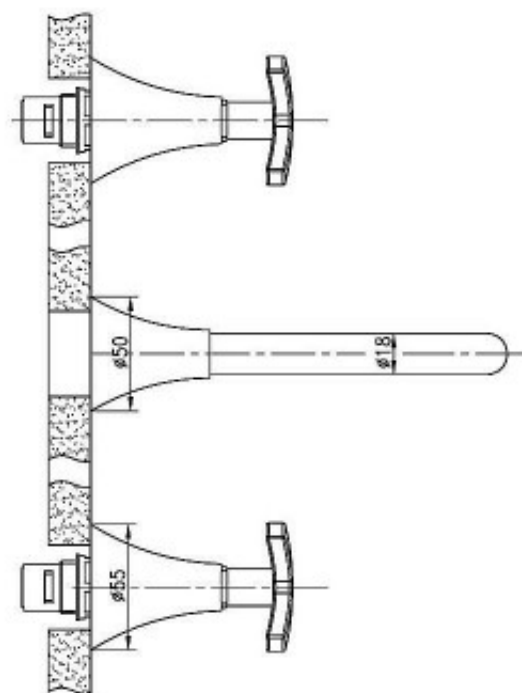

## Moora Bath Set

Product Code:133390

1800 RAYMOR  
raymor.com.au

**Raymor**  
*more like you*

# Moora Bath Set

## PRODUCT SPECIFICATION

|                           |  |
|---------------------------|--|
| <b>Product Code</b>       | 133390   |
| <b>Finish</b>             | Chrome plated  |
| <b>Handle Style</b>       | Cross handle   |
| <b>Hot/Cold Indicator</b> | Red and Blue spindle collar                                    |
| <b>Warranty</b>           | Visit <a href="http://www.raymor.com.au">www.raymor.com.au</a> |
| <b>Spout Reach</b>        | 172mm - From wall to centre of aerator                         |
| <b>Shut Off</b>           | Ceramic Disc   |
| <b>Spout Design</b>       | Round straight downswept                                       |
| <b>Operation</b>          | Quarter turn   |

Printed:27/09/2020

© Raymor 2017. All rights reserved.

Version 1 1/09/2017

All measurements are in millimetres and are to be used as a guide only. Specifications and materials may change without notice. Whilst all care has been taken to ensure that all details are correct at the time of print we reserve the right to correct any errors, inaccuracies or omissions or to change or update any details or information at any time without notice.