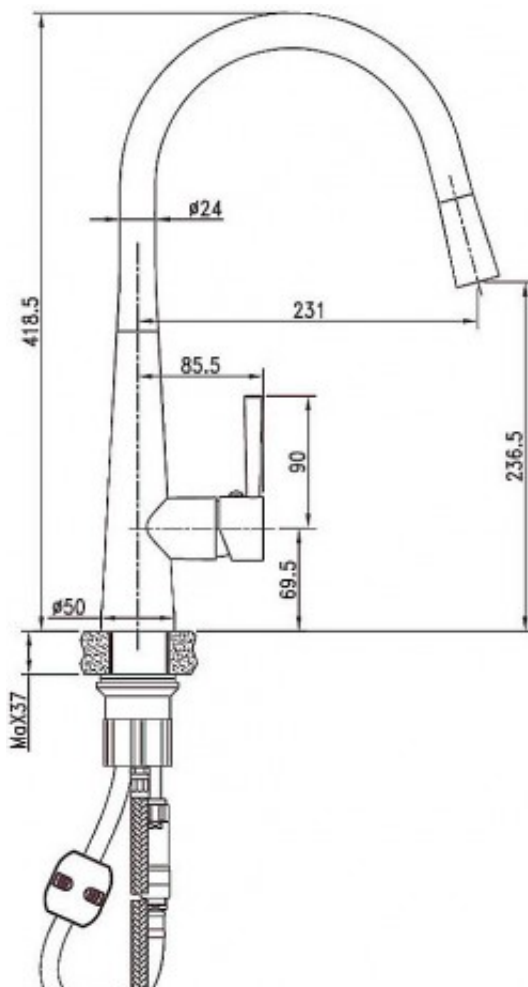

Madison Sink Mixer with Pull Out Spray

Product Code:137436

1800 RAYMOR
raymor.com.au

Raymor
more like you

Madison Sink Mixer with Pull Out Spray

PRODUCT SPECIFICATION

Product Code	137436
Material	Brass Body and Brass Hand Piece
Handle	Zinc Die Cast Handle
Finish	Chrome Plated
Handle Style	Pin Lever
Hot/Cold Indicator	Laser etched H and C on handle
Warranty	Visit www.raymor.com.au
WELS-Rating	WELS 4 STAR 7.5L/min
Spout Reach	231mm - Centre of Mixer to centre of Aerator
Connector Tails	Stainless Steel PEX Lined
Sink/Basin Mixer Operation	Swivel Spout with Pull out Spray
Veggie Hose Function	Pull Out braided nylon hose
Mixer Height	236mm - Bench to centre of outlet
Bench Fixing	Threaded tube socket
Shut Off	35mm Ceramic Disc
Veggie Hand Piece Material	Chrome Plated
Mount Surface Pressure	Suitable for up to 37mm bench thickness Hot and cold water inlet pressure should be equal Gravity feed not suitable

Printed:27/09/2020

© Raymor 2017. All rights reserved.

Version 1 1/09/2017

All measurements are in millimetres and are to be used as a guide only. Specifications and materials may change without notice. Whilst all care has been taken to ensure that all details are correct at the time of print we reserve the right to correct any errors, inaccuracies or omissions or to change or update any details or information at any time without notice.