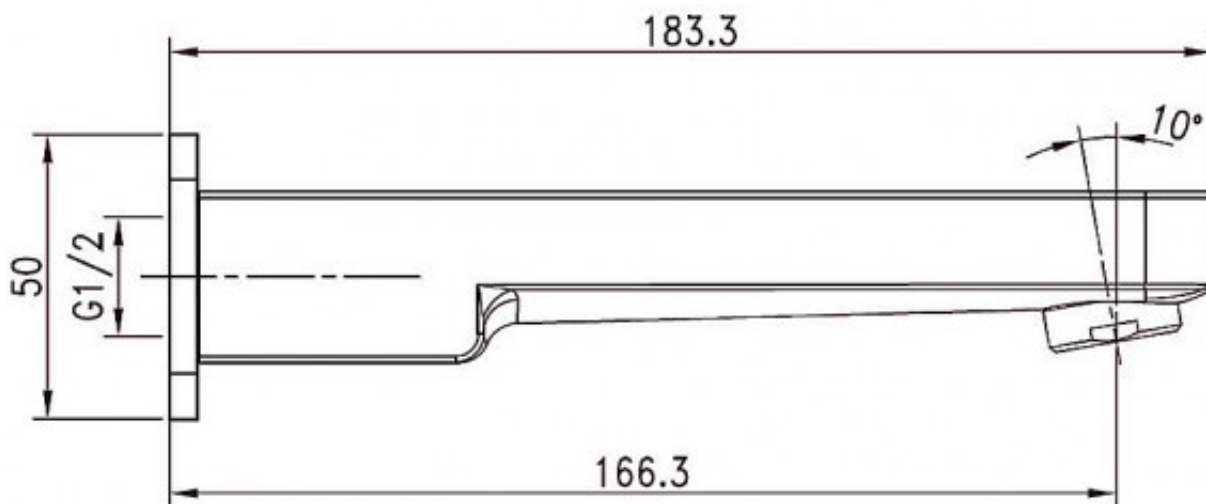

SIGMA BASIN/BATH WALL SPOUT 160MM

Product Code:150003

1800 RAYMOR
raymor.com.au

Raymor
more like you

SIGMA BASIN/BATH WALL SPOUT 160MM

PRODUCT SPECIFICATION

Product Code	150003
Material	Brass
Finish	Chrome plated
Warranty	Visit www.raymor.com.au
WELS-Rating	WELS 4 STAR 7.5L/min
Spout Design	Square radiused
Connection	1/2" BSP female thread
Mounting	Wall
Spout Dressing	62mm x 50mm

Printed:27/09/2020

© Raymor 2017. All rights reserved.

Version 1 1/09/2017

All measurements are in millimetres and are to be used as a guide only. Specifications and materials may change without notice. Whilst all care has been taken to ensure that all details are correct at the time of print we reserve the right to correct any errors, inaccuracies or omissions or to change or update any details or information at any time without notice.