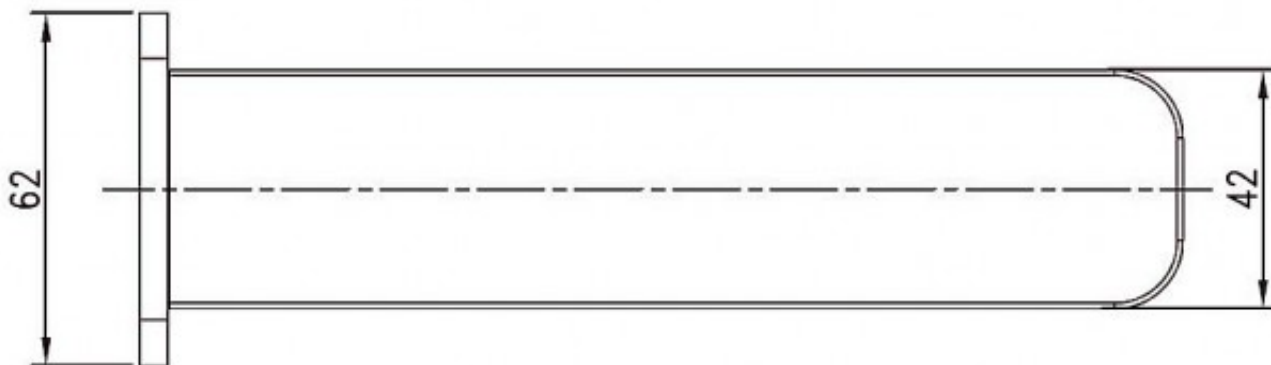

SIGMA BASIN/BATH WALL SPOUT 160MM

Product Code:150003

1800 RAYMOR
raymor.com.au

Raymor
more like you

SIGMA BASIN/BATH WALL SPOUT 160MM

PRODUCT SPECIFICATION

Product Code	150003
Material	Brass
Finish	Chrome plated
Warranty	Visit www.raymor.com.au
WELS-Rating	WELS 4 STAR 7.5L/min
Spout Design	Square radiused
Connection	1/2" BSP female thread
Mounting	Wall
Spout Dressing	62mm x 50mm

Printed:27/09/2020

© Raymor 2017. All rights reserved.

Version 1 1/09/2017

All measurements are in millimetres and are to be used as a guide only. Specifications and materials may change without notice. Whilst all care has been taken to ensure that all details are correct at the time of print we reserve the right to correct any errors, inaccuracies or omissions or to change or update any details or information at any time without notice.