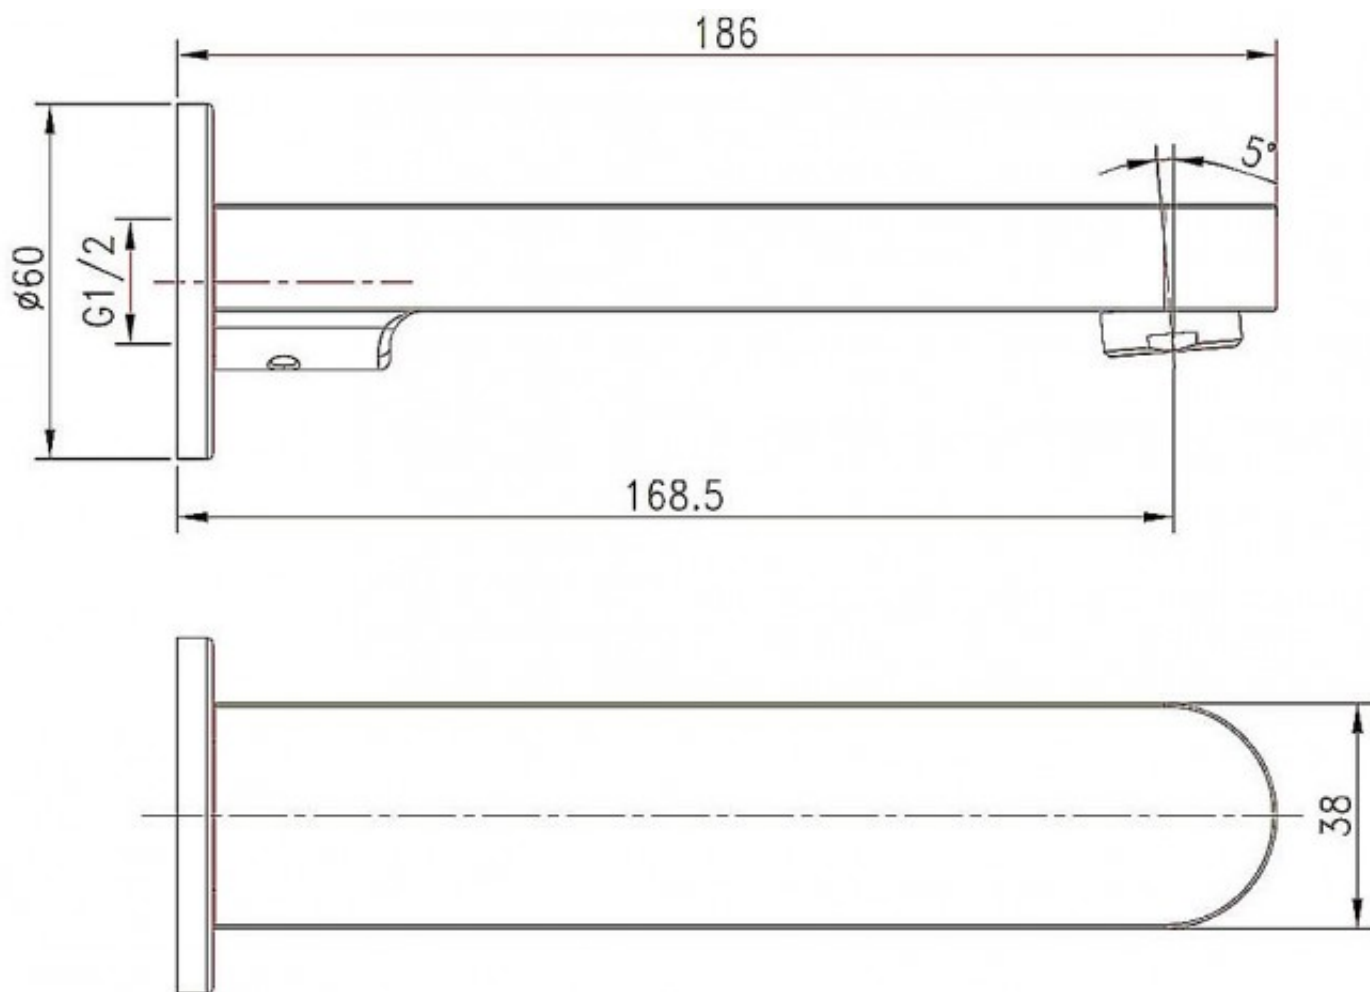

RAVEN BASIN/BATH WALL SPOUT 160MM

Product Code:150018

1800 RAYMOR
raymor.com.au

Raymor
more like you

RAVEN BASIN/BATH WALL SPOUT 160MM

PRODUCT SPECIFICATION

Product Code	150018
Material	Brass
Finish	Powder Coated Matte Black
Warranty	Visit www.raymor.com.au
WELS-Rating	WELS 4 STAR 7.5L/min
Spout Design	Radiused
Connection	1/2" BSP female thread
Mounting	Wall
Spout Dressing	60mm Diameter

Printed:27/09/2020

© Raymor 2017. All rights reserved.

Version 1 1/09/2017

All measurements are in millimetres and are to be used as a guide only. Specifications and materials may change without notice. Whilst all care has been taken to ensure that all details are correct at the time of print we reserve the right to correct any errors, inaccuracies or omissions or to change or update any details or information at any time without notice.