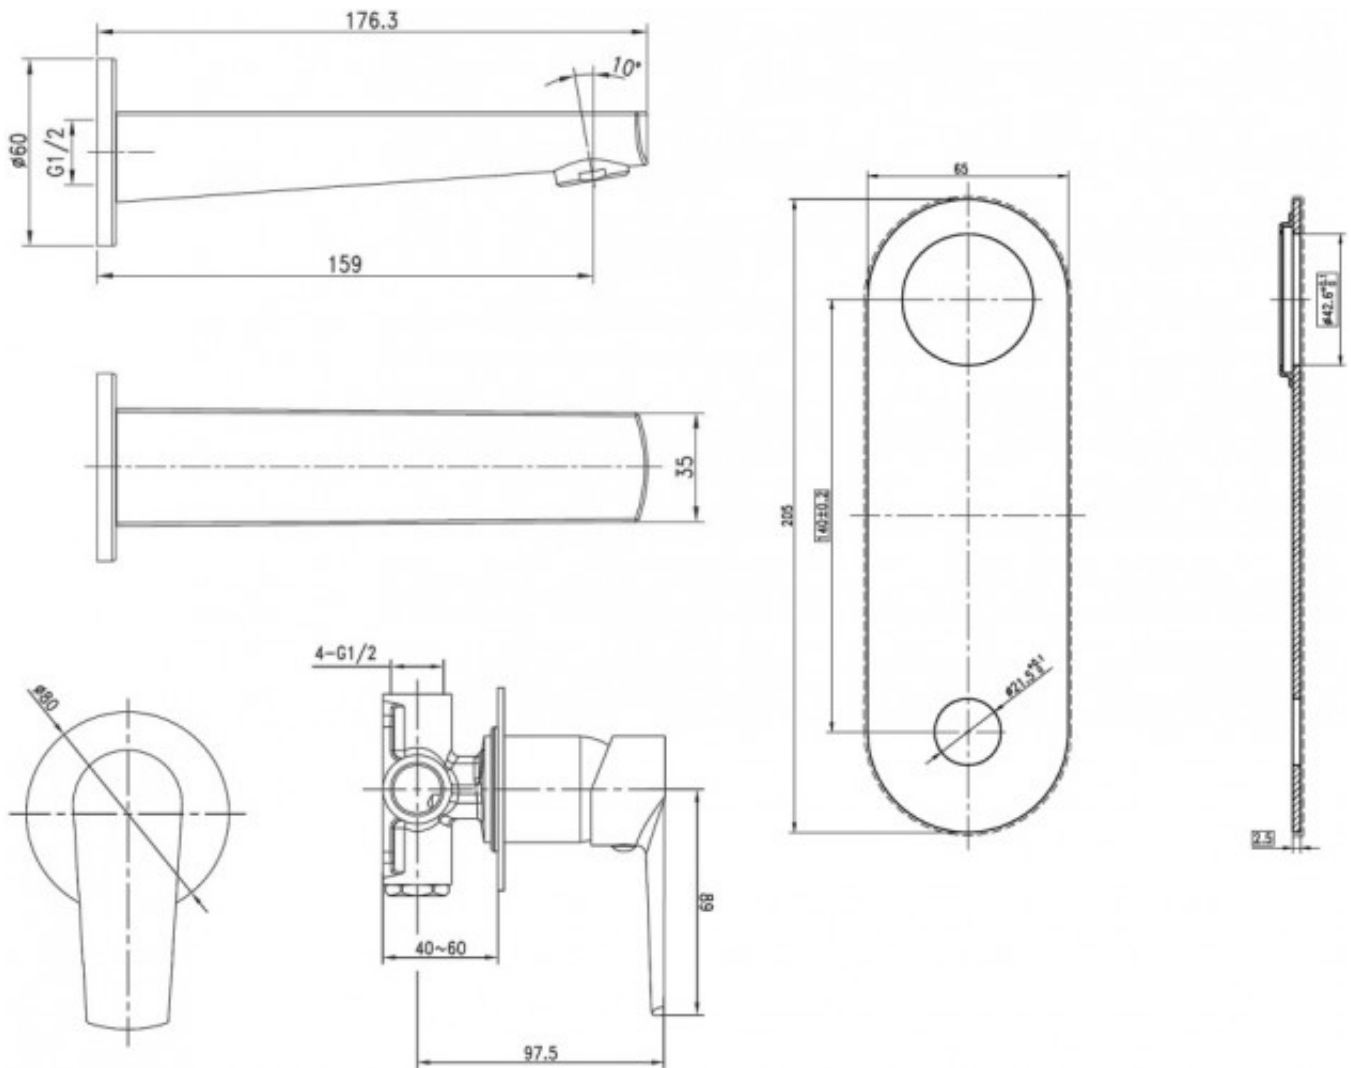

ALPHA WALL BASIN/BATH MIXER 160MM SPOUT

Product Code:152826

1800 RAYMOR
raymor.com.au

Raymor
more like you

ALPHA WALL BASIN/BATH MIXER 160MM SPOUT

PRODUCT SPECIFICATION

Product Code	152826
Material	Brass Body
Handle	Zinc Die Cast Handle
Finish	Chrome plated
Handle Style	Paddle
Inclusions	Installation Instructions
Warranty	Visit www.raymor.com.au
WELS-Rating	WELS 4 STAR 7.5L/min
Wall Plate design/size	205mm x 65mm - Full Radiused Ends
Shut Off Pressure	35mm Ceramic Disc Hot and cold water inlet pressure should be equal Gravity feed not suitable

Printed:27/09/2020

© Raymor 2017. All rights reserved.

Version 1 1/09/2017

All measurements are in millimetres and are to be used as a guide only. Specifications and materials may change without notice. Whilst all care has been taken to ensure that all details are correct at the time of print we reserve the right to correct any errors, inaccuracies or omissions or to change or update any details or information at any time without notice.