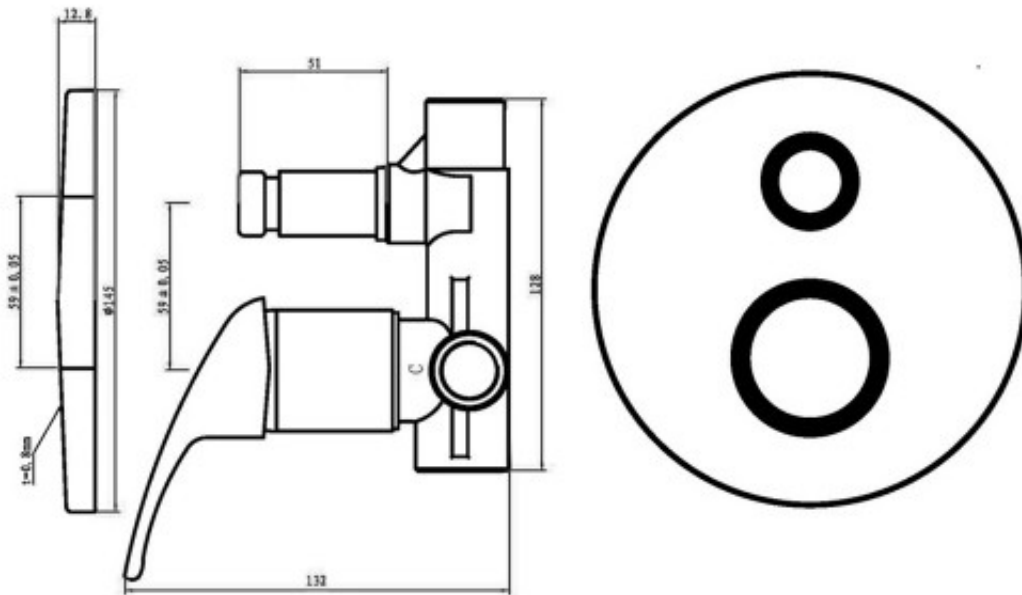

Surrey Bath/shower Mixer With Diverter

Product Code:153355

1800 RAYMOR
raymor.com.au

Raymor
more like you

Surrey Bath/shower Mixer With Diverter

PRODUCT SPECIFICATION

Product Code	153355
Material	Brass Body
Handle	Zinc Die Cast Handle
Finish	Chrome plated
Handle Style	Conventional radiused end
Inclusions	Installation Instructions
Warranty	Visit raymor.com.au
Shut Off	35mm Ceramic Disc
Pressure	Hot and cold water inlet pressure should be equal Gravity feed not suitable

Printed:27/09/2020

© Raymor 2017. All rights reserved.

Version 1.1 31/01/2018

All measurements are in millimetres and are to be used as a guide only. Specifications and materials may change without notice. Whilst all care has been taken to ensure that all details are correct at the time of print we reserve the right to correct any errors, inaccuracies or omissions or to change or update any details or information at any time without notice.