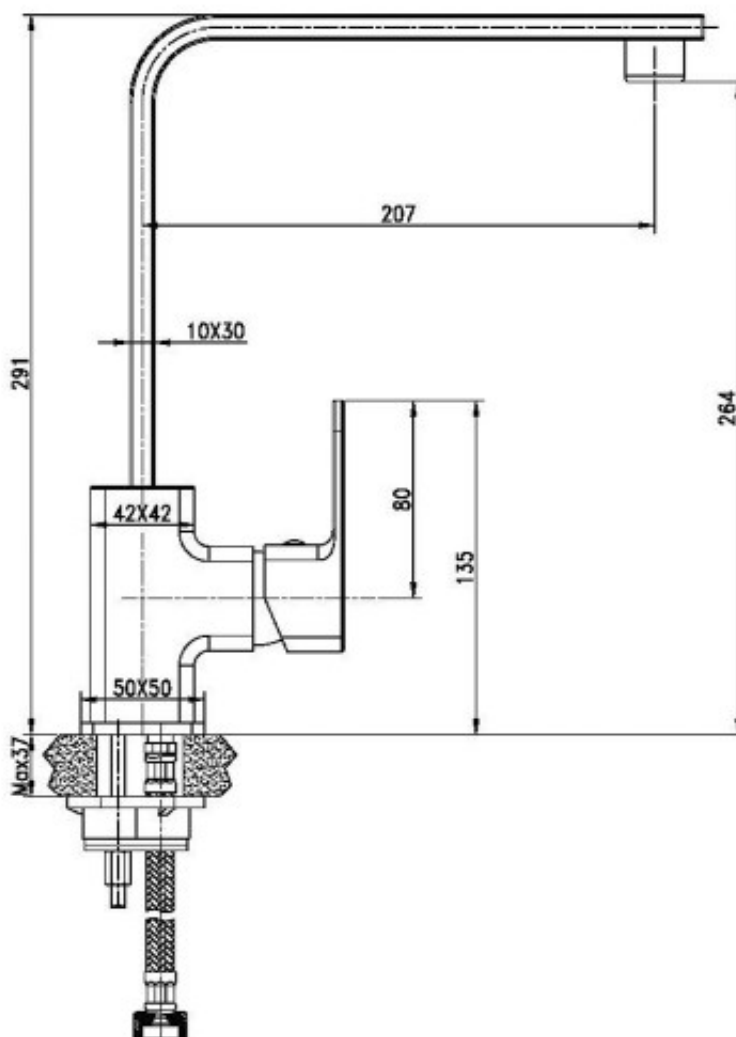

Sigma Square Neck Sink Mixer

Product Code:156273

1800 RAYMOR
raymor.com.au

Raymor
more like you

Sigma Square Neck Sink Mixer

PRODUCT SPECIFICATION

Product Code	156273
Material	Brass Body
Finish	PVD Matt Black
Handle Style	Paddle
WELS-Rating	WELS 5 STAR 6L/min
Spout Reach	207mm - Centre of Mixer to centre of Aerator
Connector Tails	Stainless Steel PEX Lined
Sink/Basin Mixer Operation	Swivel spout
Mixer Height	264mm - Bench to centre of outlet
Bench Fixing	Threaded Rod & Horse Shoe Bracket
Shut Off	Ceramic Disc
Mount Surface	Suitable for up to 37mm bench thickness

Printed:27/09/2020

© Raymor 2017. All rights reserved.

All measurements are in millimetres and are to be used as a guide only. Specifications and materials may change without notice. Whilst all care has been taken to ensure that all details are correct at the time of print we reserve the right to correct any errors, inaccuracies or omissions or to change or update any details or information at any time without notice.