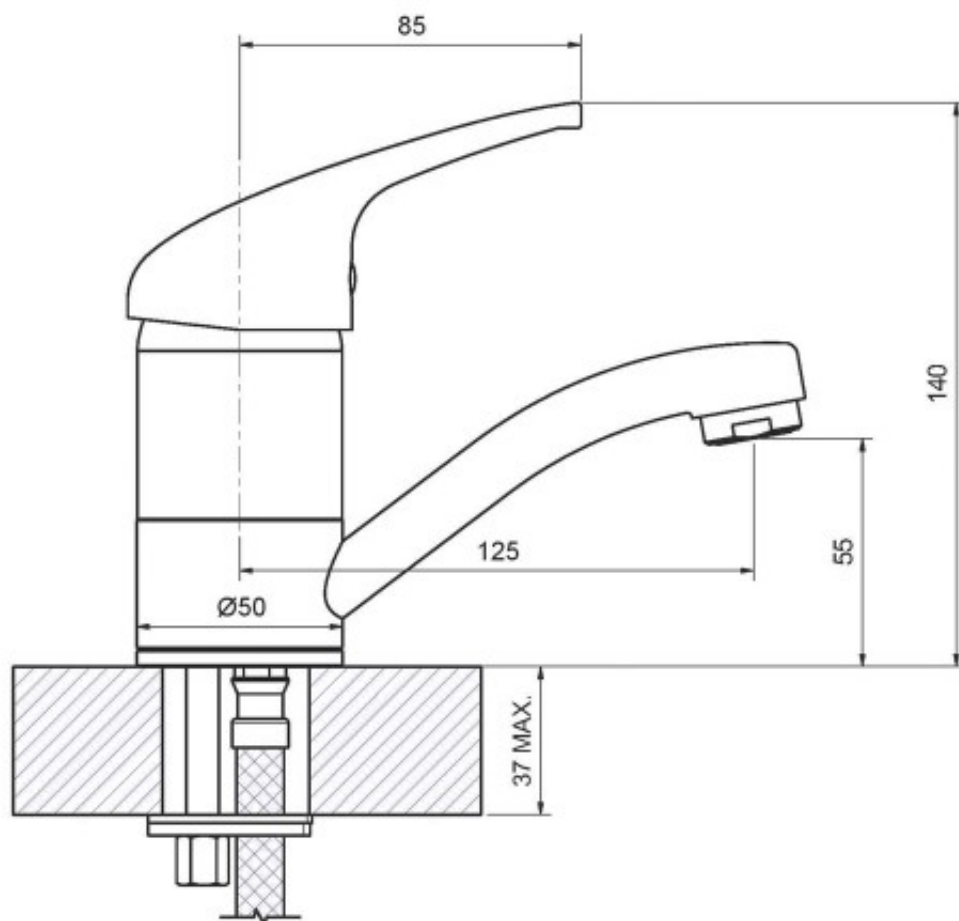

Banjo Brass Cartridge Basin Mixer Swivel

Product Code:154378

1800 RAYMOR
raymor.com.au

Raymor
more like you

Banjo Brass Cartridge Basin Mixer Swivel

PRODUCT SPECIFICATION

Product Code	154378
Finish	Chrome plated
Handle Style	Conventional radiused end
Hot/Cold Indicator	Coloured Hot and Cold indicator button
Inclusions	Installation Instructions
Warranty	Visit raymor.com.au
WELS-Rating	WELS 6 STAR 4.0L/min
Spout Reach	125mm - Centre of mixer to centre of aerator
Connector Tails	Stainless Steel PEX Lined
Sink/Basin Mixer Operation	Swivel spout
Mixer Height	55mm - Bench to centre of outlet
Bench Fixing	Threaded Rod & Horse Shoe Bracket
Shut Off	Ceramic Disc
Mount Surface	Suitable for up to 36mm bench thickness
Pressure	Hot and cold water inlet pressure should be equal Gravity feed not suitable

Printed:27/09/2020

© Raymor 2017. All rights reserved.

All measurements are in millimetres and are to be used as a guide only. Specifications and materials may change without notice. Whilst all care has been taken to ensure that all details are correct at the time of print we reserve the right to correct any errors, inaccuracies or omissions or to change or update any details or information at any time without notice.