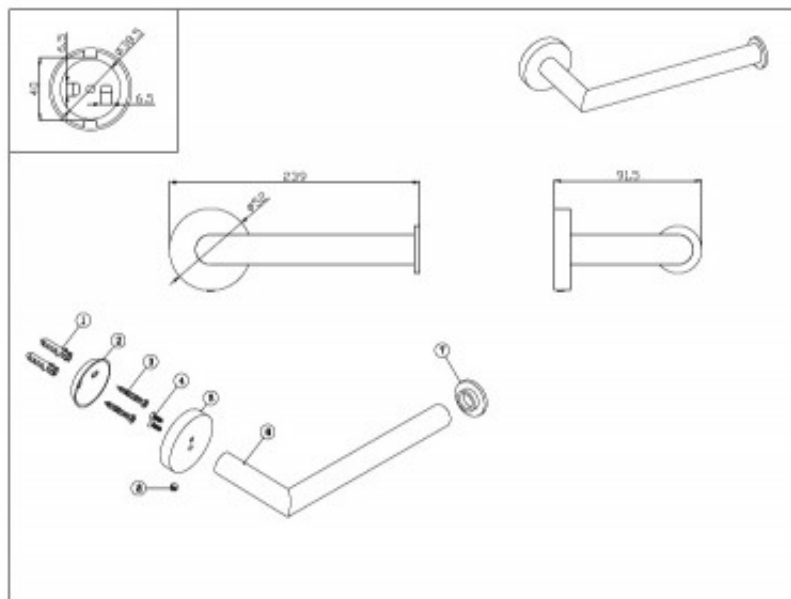

Boston II Hand Towel Rail

PRODUCT SPECIFICATION

Product Code	156584
Material	Brass Construction
Finish	Chrome
Warranty	Visit raymor.com.au

Printed:27/09/2020

© Raymor 2017. All rights reserved.

All measurements are in millimetres and are to be used as a guide only. Specifications and materials may change without notice. Whilst all care has been taken to ensure that all details are correct at the time of print we reserve the right to correct any errors, inaccuracies or omissions or to change or update any details or information at any time without notice.

*Subject to terms and conditions available at raymor.com.au

Raymor
more like you