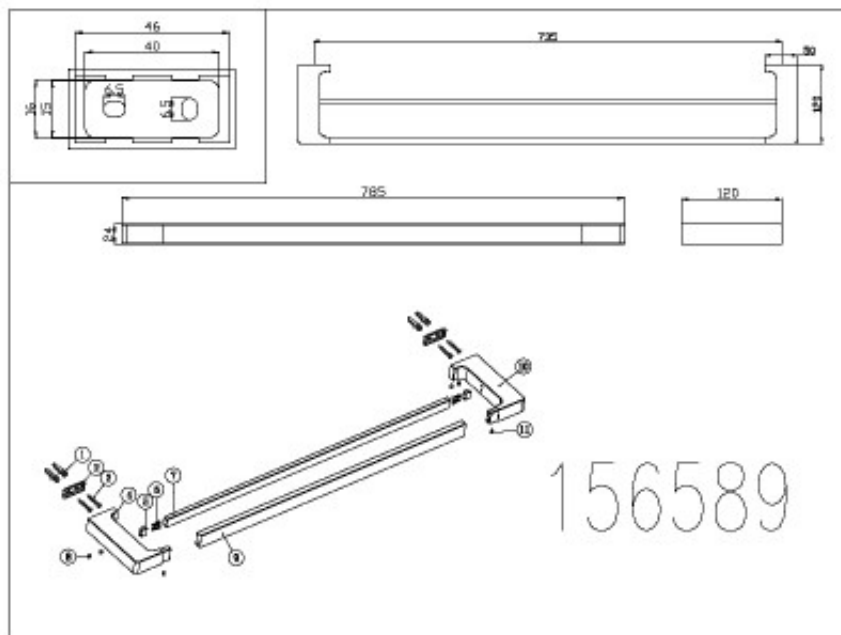

Edge II Double Towel Rail 785mm Black

Product Code:156589

1800 RAYMOR
raymor.com.au

Raymor
more like you

Edge II Double Towel Rail 785mm Black

PRODUCT SPECIFICATION

| | |
|---------------------|--|
| Product Code | 156589 |
| Material | Brass Construction |
| Finish | Powder Coated Matte Black Finish |
| Inclusions | Installation Instructions |
| Warranty | Visit raymor.com.au |

Printed:27/09/2020

© Raymor 2017. All rights reserved.

All measurements are in millimetres and are to be used as a guide only. Specifications and materials may change without notice. Whilst all care has been taken to ensure that all details are correct at the time of print we reserve the right to correct any errors, inaccuracies or omissions or to change or update any details or information at any time without notice.