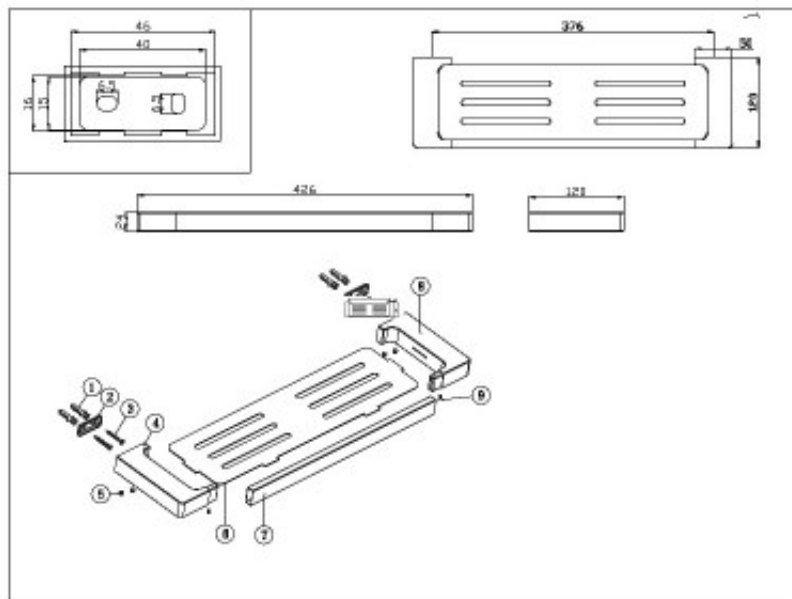

Edge II Metal Shelf 425mm

Product Code:156595

1800 RAYMOR
raymor.com.au

Raymor
more like you

Edge II Metal Shelf 425mm

PRODUCT SPECIFICATION

Product Code	156595
Material	Brass Construction
Finish	Chrome
Warranty	Visit raymor.com.au
Size	425mm

Printed:27/09/2020

© Raymor 2017. All rights reserved.

All measurements are in millimetres and are to be used as a guide only. Specifications and materials may change without notice. Whilst all care has been taken to ensure that all details are correct at the time of print we reserve the right to correct any errors, inaccuracies or omissions or to change or update any details or information at any time without notice.