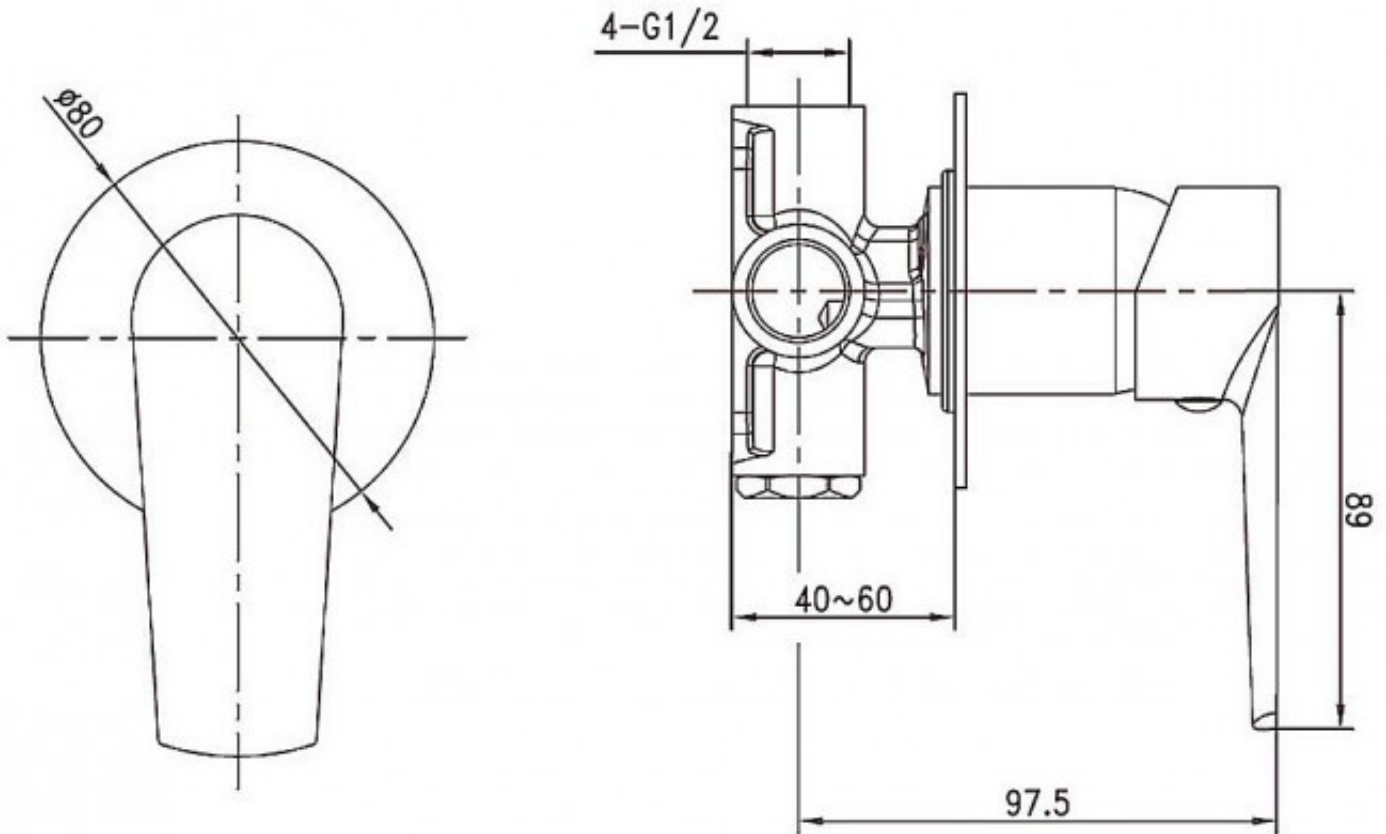

Alpha Bath/Shower Mixer

Product Code:150013

1800 RAYMOR
raymor.com.au

Raymor
more like you

Alpha Bath/Shower Mixer

PRODUCT SPECIFICATION

Product Code	150013
Material	Brass 4 port one piece body
Handle	Zinc Die Cast Handle
Finish	Chrome plated
Handle Style	Paddle
Hot/Cold Indicator	Red and Blue indicator dots on handle
Warranty	Visit www.raymor.com.au
Wall Plate design/size	80mm Round Wall Plate
Shut Off	35mm Ceramic Disc
Fixing	4 x Lugged Fixing points
Divertor Operation	
Installation Depth Adjustment	30mm to 60mm
Wall Fixing Pressure	4 x Lugged Fixing points Hot and cold water inlet pressure should be equal Gravity feed not suitable
Finish Wall Adjustment	30mm to 60mm

Printed:27/09/2020

© Raymor 2017. All rights reserved.

Version 1 1/09/2017

All measurements are in millimetres and are to be used as a guide only. Specifications and materials may change without notice. Whilst all care has been taken to ensure that all details are correct at the time of print we reserve the right to correct any errors, inaccuracies or omissions or to change or update any details or information at any time without notice.