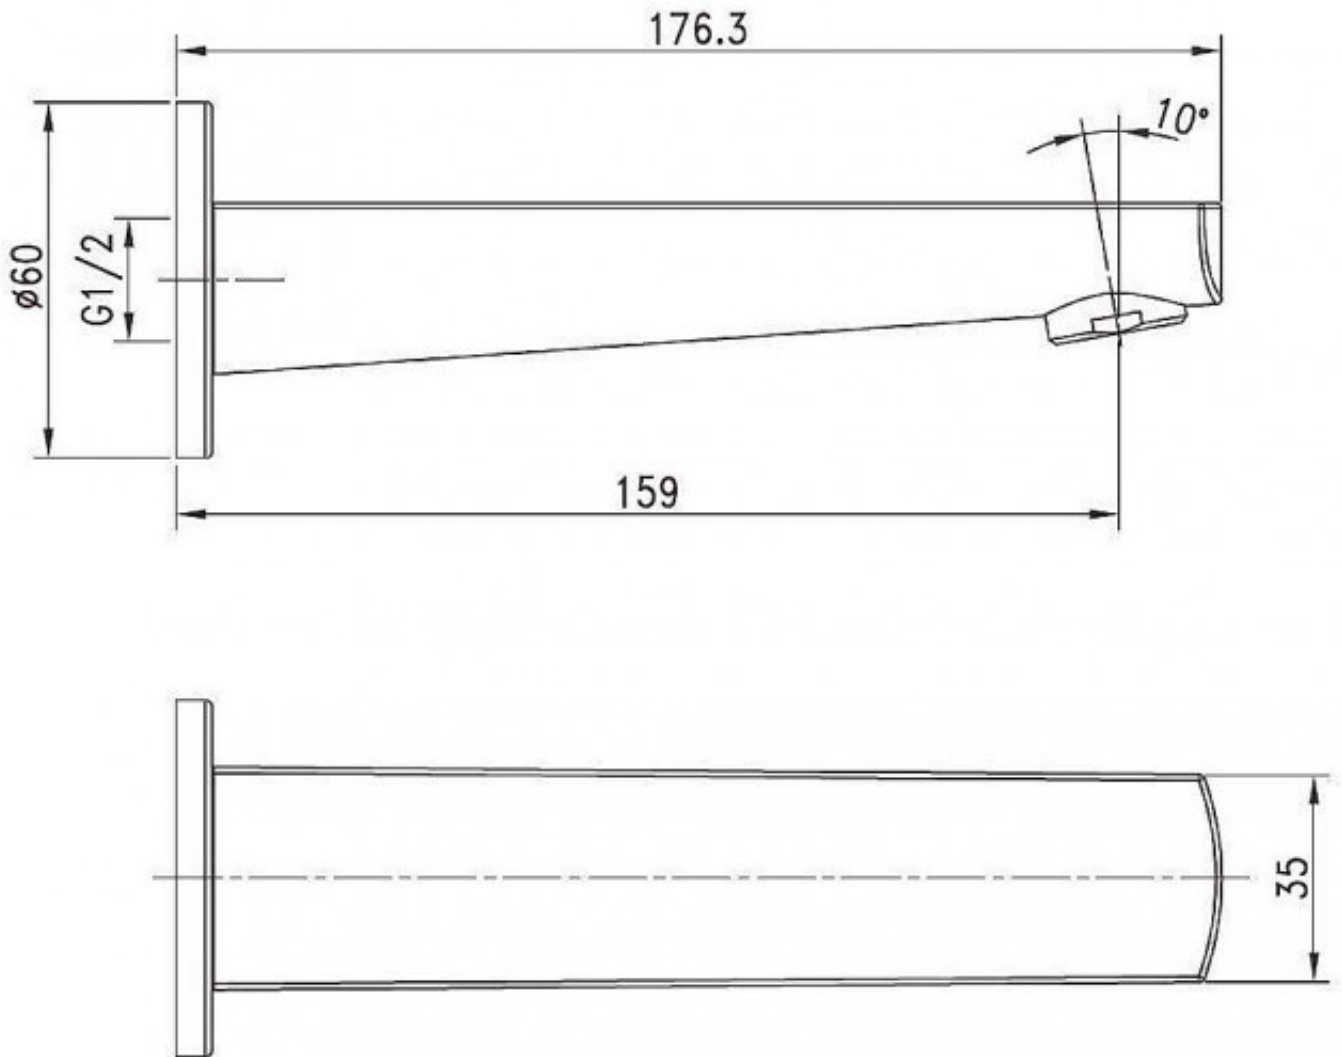

ALPHA BASIN/BATH WALL SPOUT 160MM

Product Code:150010

1800 RAYMOR
raymor.com.au

Raymor
more like you

ALPHA BASIN/BATH WALL SPOUT 160MM

PRODUCT SPECIFICATION

Product Code	150010
Material	Brass
Finish	Chrome plated
Warranty	Visit www.raymor.com.au
WELS-Rating	WELS 4 STAR 7.5L/min
Spout Design	Radiused
Connection	1/2" BSP female thread
Mounting	Wall
Spout Dressing	60mm Diameter

Printed:27/09/2020

© Raymor 2017. All rights reserved.

Version 1 1/09/2017

All measurements are in millimetres and are to be used as a guide only. Specifications and materials may change without notice. Whilst all care has been taken to ensure that all details are correct at the time of print we reserve the right to correct any errors, inaccuracies or omissions or to change or update any details or information at any time without notice.