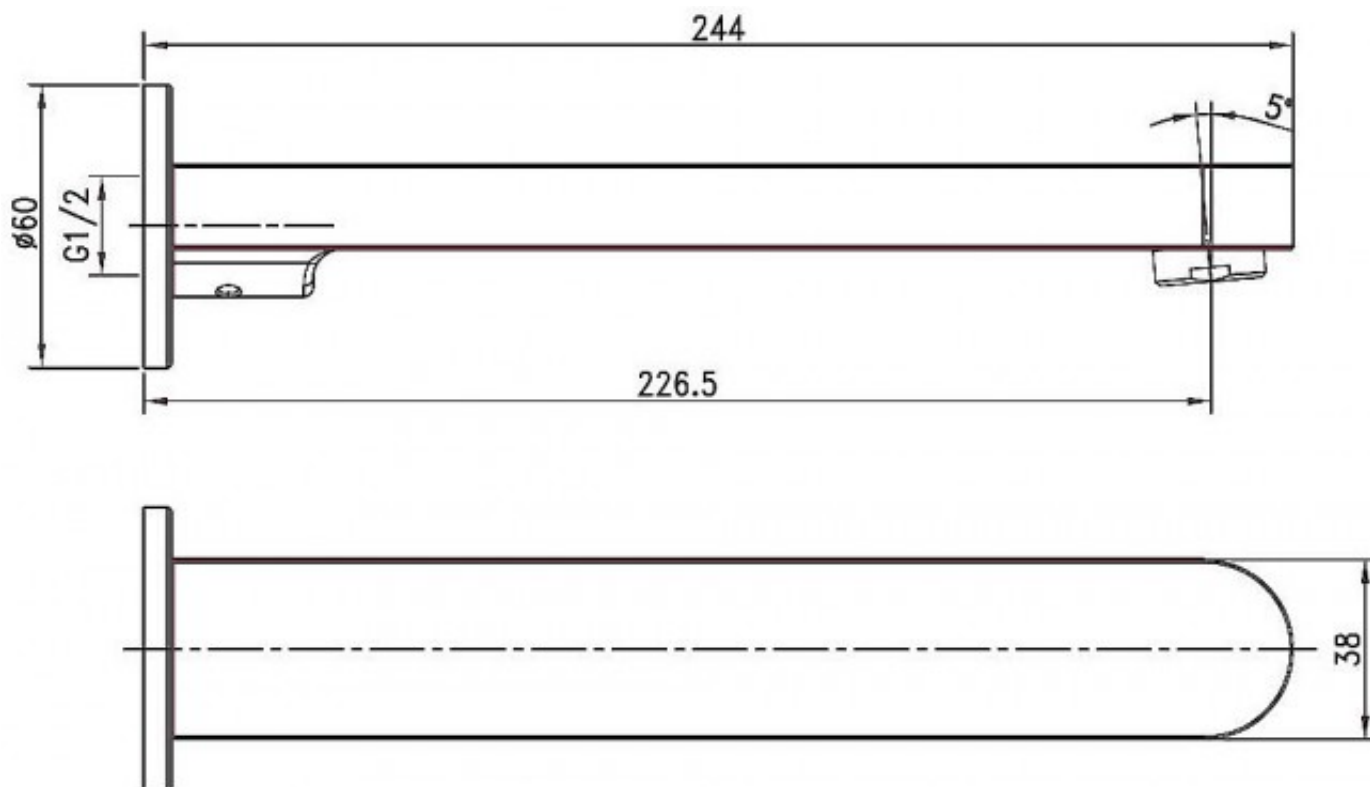

RAVEN BASIN/BATH WALL SPOUT 220MM

Product Code:150019

1800 RAYMOR
raymor.com.au

Raymor
more like you

RAVEN BASIN/BATH WALL SPOUT 220MM

PRODUCT SPECIFICATION

Product Code	150019
Material	Brass
Finish	Powder Coated Matte Black
Warranty	Visit www.raymor.com.au
WELS-Rating	WELS 4 STAR 7.5L/min
Spout Design	Radiused
Connection	1/2" BSP female thread
Mounting	Wall
Spout Dressing	60mm Diameter

Printed:27/09/2020

© Raymor 2017. All rights reserved.

Version 1 1/09/2017

All measurements are in millimetres and are to be used as a guide only. Specifications and materials may change without notice. Whilst all care has been taken to ensure that all details are correct at the time of print we reserve the right to correct any errors, inaccuracies or omissions or to change or update any details or information at any time without notice.