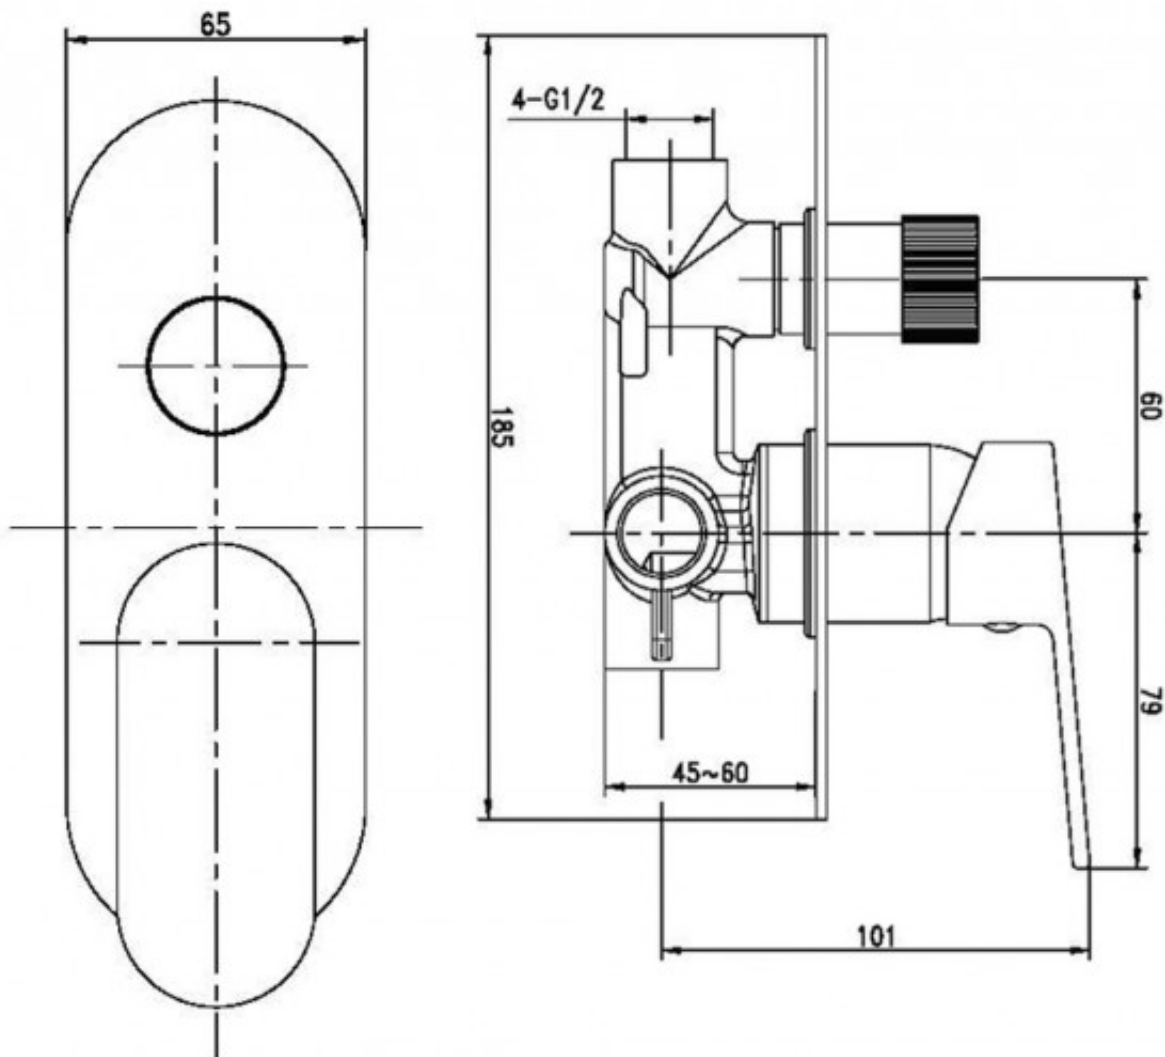

Raven Bath/Shower Mixer with Diverter

Product Code:152843

1800 RAYMOR
raymor.com.au

Raymor
more like you

Raven Bath/Shower Mixer with Diverter

PRODUCT SPECIFICATION

Product Code	152843
Material	Brass Body
Handle	Zinc Die Cast Handle
Finish	Powder Coated Matte Black
Handle Style	Paddle
Warranty	Visit www.raymor.com.au
Shut Off	35mm Ceramic Disc
Pressure	Hot and cold water inlet pressure should be equal Gravity feed not suitable

Printed:27/09/2020

© Raymor 2017. All rights reserved.

Version 1 1/09/2017

All measurements are in millimetres and are to be used as a guide only. Specifications and materials may change without notice. Whilst all care has been taken to ensure that all details are correct at the time of print we reserve the right to correct any errors, inaccuracies or omissions or to change or update any details or information at any time without notice.