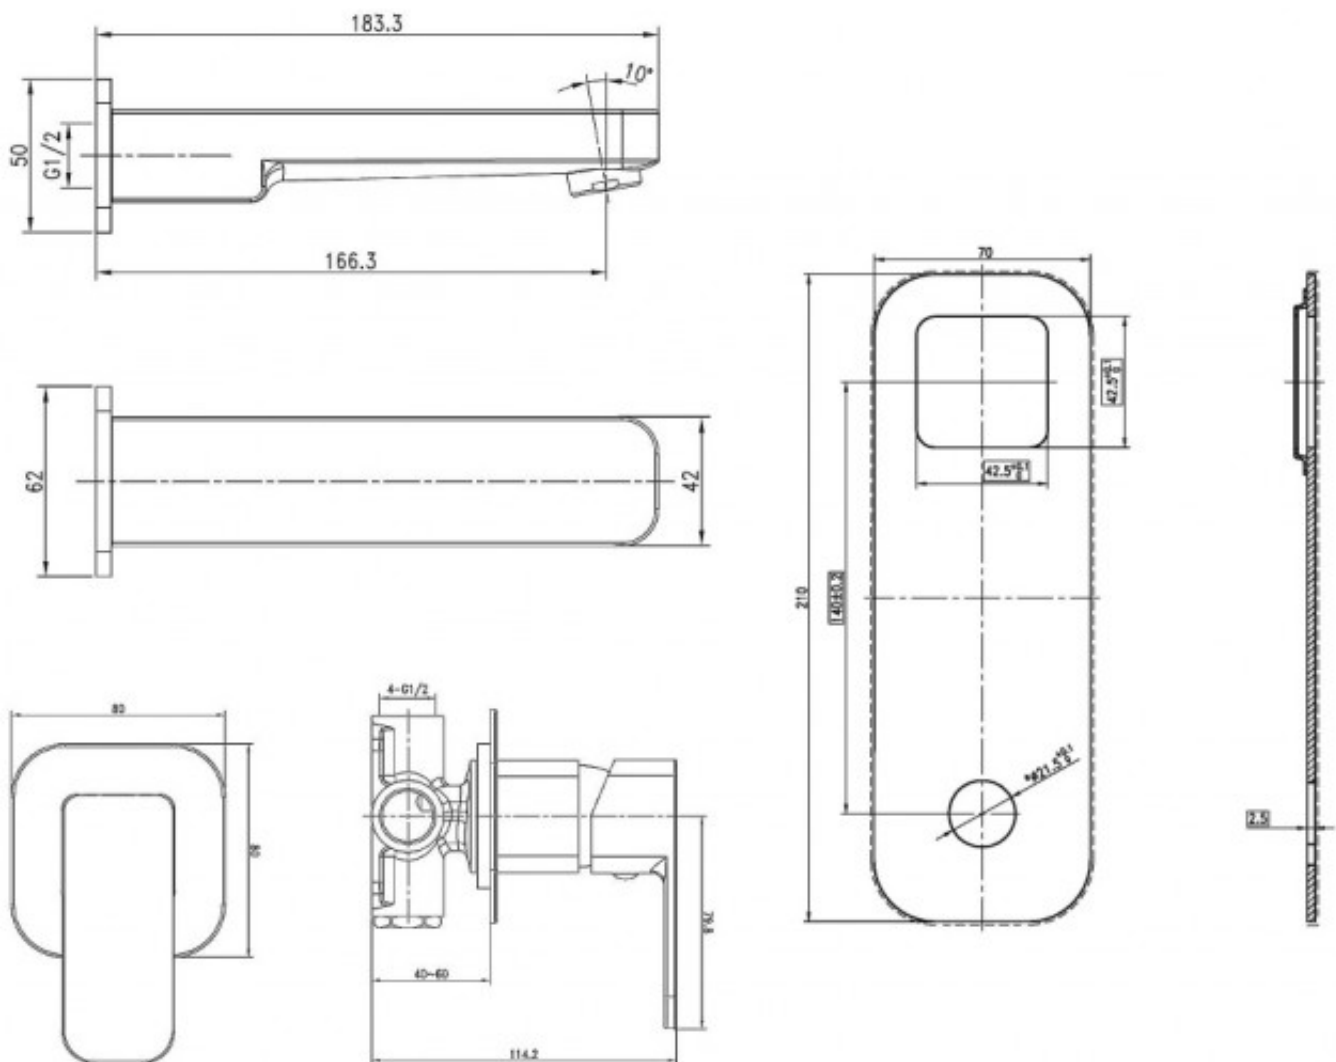

SIGMA WALL BASIN/BATH MIXER 160MM SPOUT

Product Code:152830

1800 RAYMOR
raymor.com.au

Raymor
more like you

SIGMA WALL BASIN/BATH MIXER 160MM SPOUT

PRODUCT SPECIFICATION

Product Code	152830
Material	Brass Body
Handle	Zinc Die Cast Handle
Finish	Chrome plated
Handle Style	Paddle
Inclusions	Installation Instructions
Warranty	Visit www.raymor.com.au
WELS-Rating	WELS 4 STAR 7.5L/min
Wall Plate design/size	210mm x 70mm - Radiused Corners
Shut Off Pressure	35mm Ceramic Disc Hot and cold water inlet pressure should be equal Gravity feed not suitable

Printed:27/09/2020

© Raymor 2017. All rights reserved.

Version 1 1/09/2017

All measurements are in millimetres and are to be used as a guide only. Specifications and materials may change without notice. Whilst all care has been taken to ensure that all details are correct at the time of print we reserve the right to correct any errors, inaccuracies or omissions or to change or update any details or information at any time without notice.