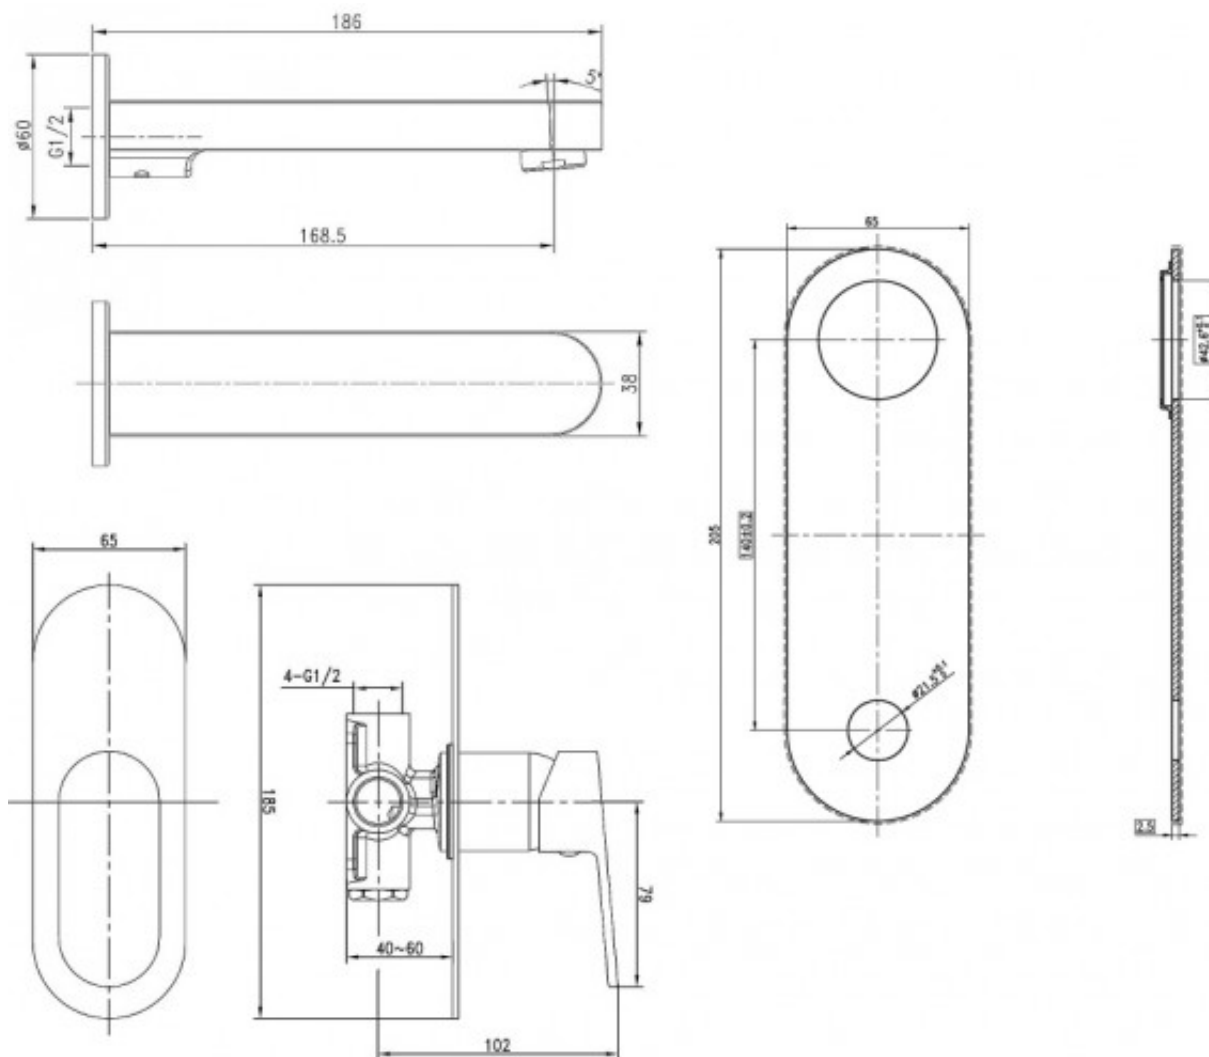

Raven Wall Basin/bath Mixer 160mm Spout

Product Code:152828

1800 RAYMOR
raymor.com.au

Raymor
more like you

Raven Wall Basin/bath Mixer 160mm Spout

PRODUCT SPECIFICATION

Product Code	152828
Material	Brass Body
Handle	Zinc Die Cast Handle
Finish	Powder Coated Matte Black
Handle Style	Paddle
Inclusions	Installation Instructions
Warranty	Visit www.raymor.com.au
WELS-Rating	WELS 4 STAR 7.5L/min
Wall Plate design/size	205mm x 65mm - Full Radiused Ends
Shut Off Pressure	35mm Ceramic Disc Hot and cold water inlet pressure should be equal Gravity feed not suitable

Printed:27/09/2020

© Raymor 2017. All rights reserved.

Version 1 1/09/2017

All measurements are in millimetres and are to be used as a guide only. Specifications and materials may change without notice. Whilst all care has been taken to ensure that all details are correct at the time of print we reserve the right to correct any errors, inaccuracies or omissions or to change or update any details or information at any time without notice.