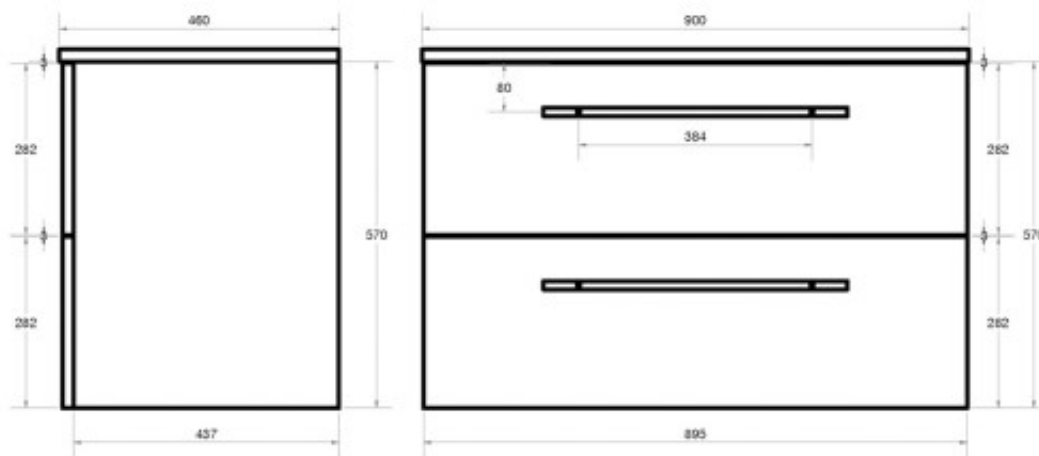

## Brighton 900mm Wall Hung Vanity 2 Drawers Black Walnut

Product Code:153213

1800 RAYMOR  
raymor.com.au

**Raymor**  
*more like you*

Printed:28/09/2020

© Raymor 2017. All rights reserved.

Version 1 19/03/2018

All measurements are in millimetres and are to be used as a guide only. Specifications and materials may change without notice. Whilst all care has been taken to ensure that all details are correct at the time of print we reserve the right to correct any errors, inaccuracies or omissions or to change or update any details or information at any time without notice.