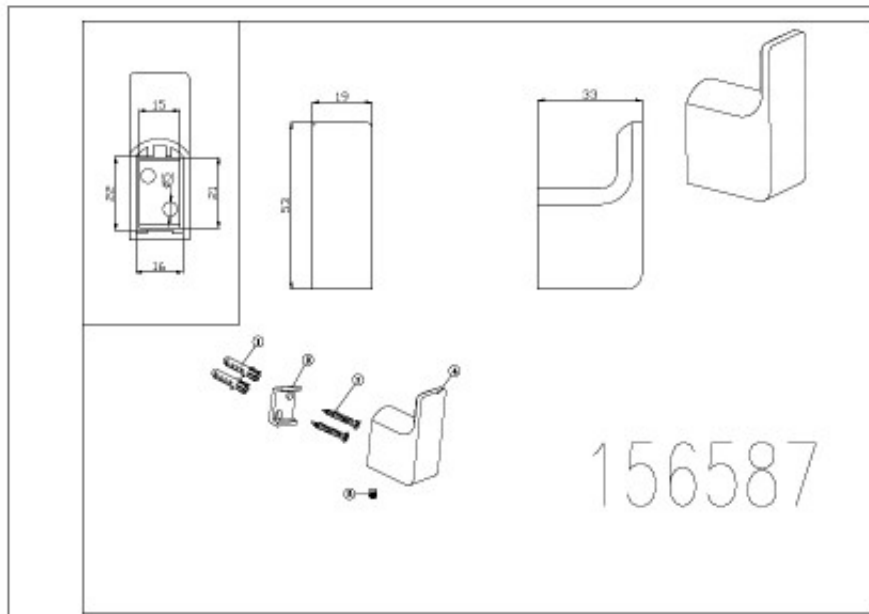

Edge II Robe Hook Black

Product Code:156587

1800 RAYMOR
raymor.com.au

Raymor
more like you

Edge II Robe Hook Black

PRODUCT SPECIFICATION

Product Code	156587
Material	Brass Construction
Finish	Powder Coated Matte Black Finish
Inclusions	Installation Instructions
Warranty	Visit raymor.com.au

Printed:27/09/2020

© Raymor 2017. All rights reserved.

All measurements are in millimetres and are to be used as a guide only. Specifications and materials may change without notice. Whilst all care has been taken to ensure that all details are correct at the time of print we reserve the right to correct any errors, inaccuracies or omissions or to change or update any details or information at any time without notice.