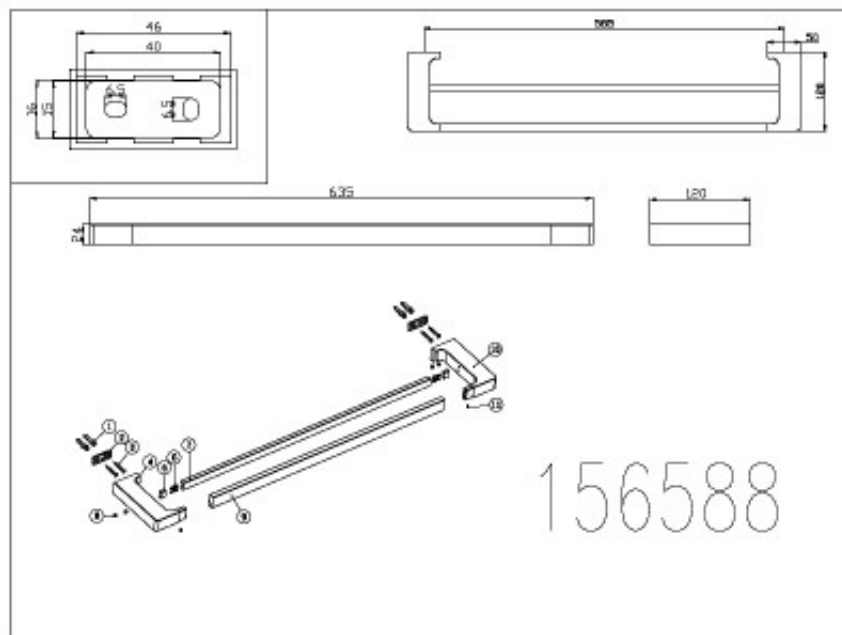

Edge II Double Towel Rail 635mm Black

Product Code:156588

1800 RAYMOR
raymor.com.au

Raymor
more like you

Edge II Double Towel Rail 635mm Black

PRODUCT SPECIFICATION

Product Code	156588
Material	Brass Construction
Finish	Powder Coated Matte Black Finish
Inclusions	Installation Instructions
Warranty	Visit raymor.com.au

Printed:27/09/2020

© Raymor 2017. All rights reserved.

All measurements are in millimetres and are to be used as a guide only. Specifications and materials may change without notice. Whilst all care has been taken to ensure that all details are correct at the time of print we reserve the right to correct any errors, inaccuracies or omissions or to change or update any details or information at any time without notice.