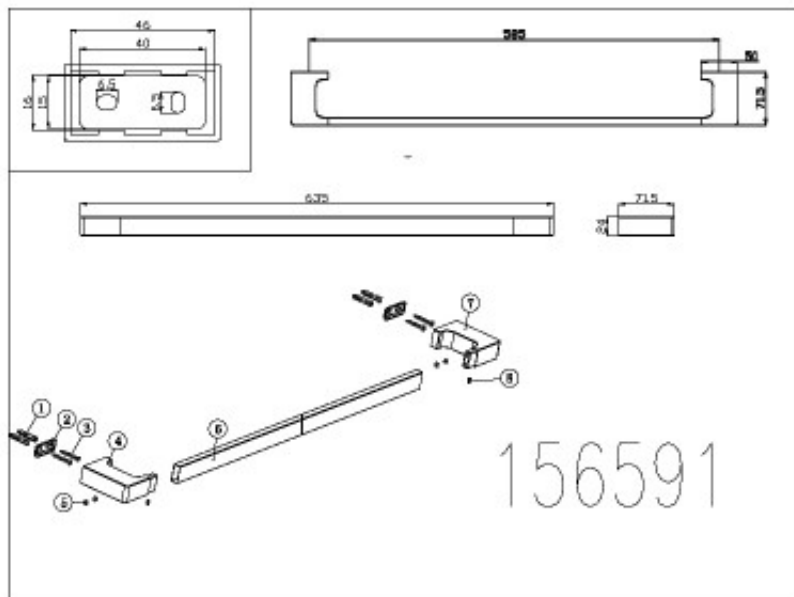

Edge II Single Towel Rail 635mm Black

Product Code:156591

1800 RAYMOR
raymor.com.au

Raymor
more like you

Edge II Single Towel Rail 635mm Black

PRODUCT SPECIFICATION

Product Code	156591
Material	Brass Construction
Finish	Powder Coated Matte Black Finish
Inclusions	Installation Instructions
Warranty	Visit raymor.com.au

Printed:27/09/2020

© Raymor 2017. All rights reserved.

All measurements are in millimetres and are to be used as a guide only. Specifications and materials may change without notice. Whilst all care has been taken to ensure that all details are correct at the time of print we reserve the right to correct any errors, inaccuracies or omissions or to change or update any details or information at any time without notice.