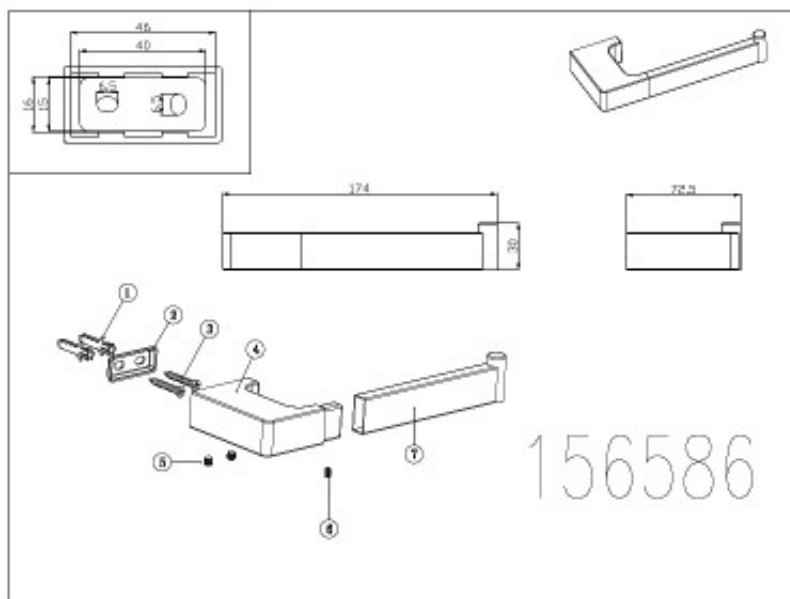

Edge II Toilet Roll Holder Black

Product Code:156586

Edge II Toilet Roll Holder Black

PRODUCT SPECIFICATION

Product Code	156586
Material	Brass Construction
Finish	Powder Coated Matte Black Finish
Inclusions	Installation Instructions
Warranty	Visit raymor.com.au

Printed:27/09/2020

© Raymor 2017. All rights reserved.

All measurements are in millimetres and are to be used as a guide only. Specifications and materials may change without notice. Whilst all care has been taken to ensure that all details are correct at the time of print we reserve the right to correct any errors, inaccuracies or omissions or to change or update any details or information at any time without notice.