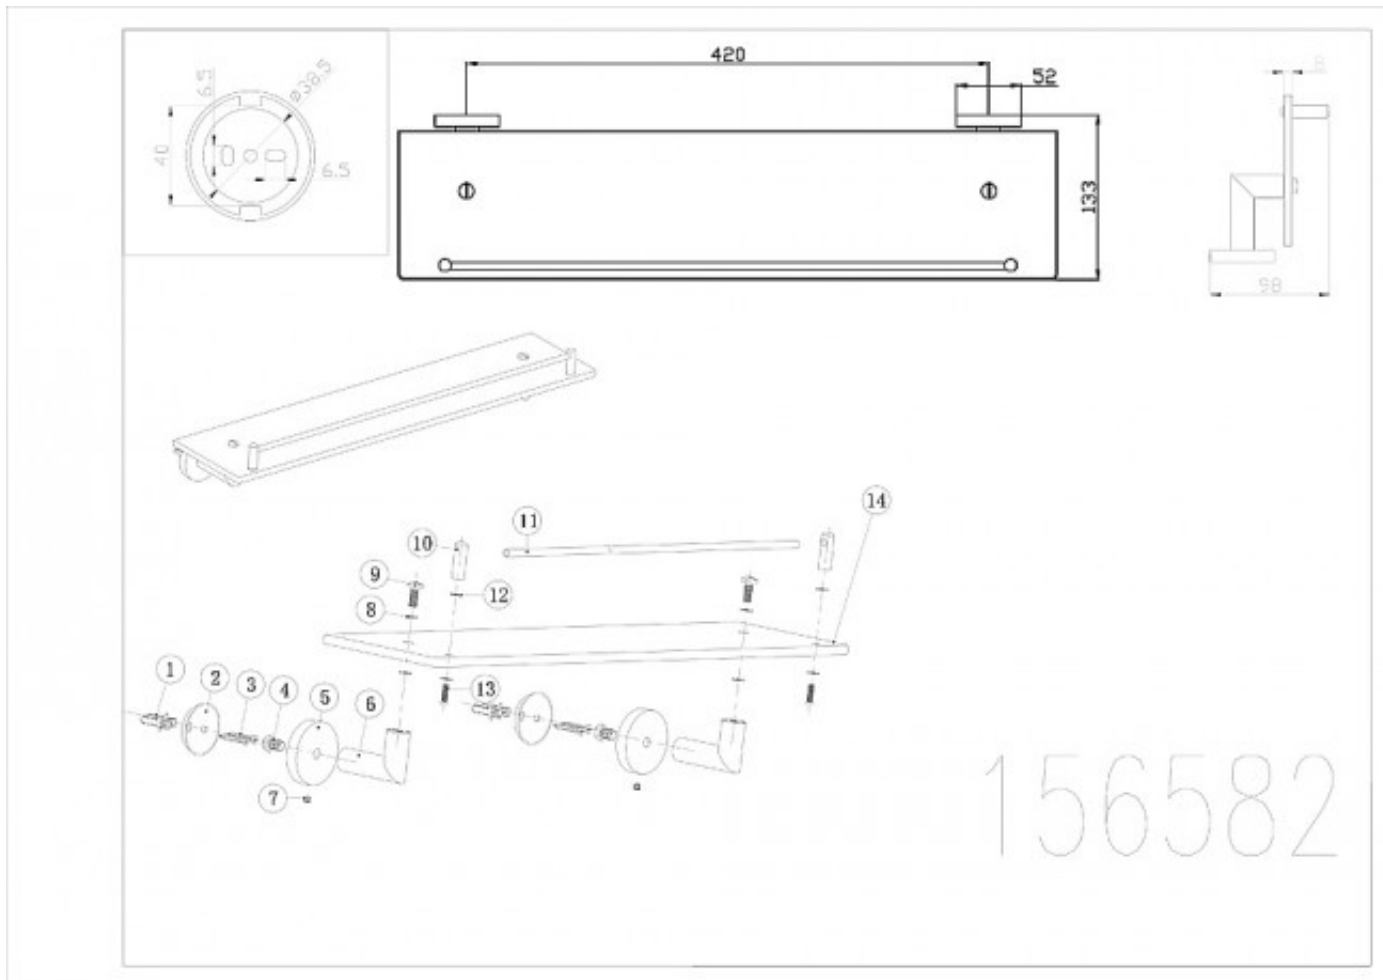

Boston II Glass Shelf Black

Product Code:156582

1800 RAYMOR
raymor.com.au

Raymor
more like you

Boston II Glass Shelf Black

PRODUCT SPECIFICATION

Product Code	156582
Material	Brass Construction
Finish	Powder Coated Matte Black Finish
Inclusions	Installation Instructions
Warranty	Visit raymor.com.au

Printed:27/09/2020

© Raymor 2017. All rights reserved.

All measurements are in millimetres and are to be used as a guide only. Specifications and materials may change without notice. Whilst all care has been taken to ensure that all details are correct at the time of print we reserve the right to correct any errors, inaccuracies or omissions or to change or update any details or information at any time without notice.