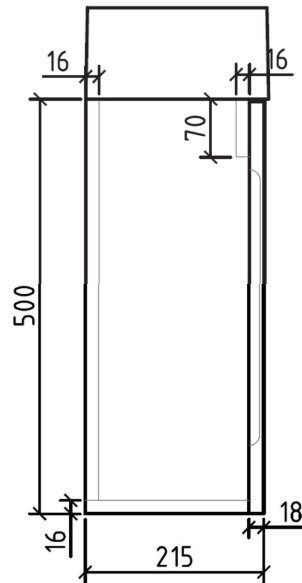

For more information call 1800 BATHROOM (1800 228 476) or visit [raymor.com.au](http://raymor.com.au)

© Registered trademark of Tradelink. All dimensions are in millimetres. Dimensions are approximate and should be checked against the physical product before installation. Changes may be made to this specification without notice due to our commitment to continual improvement. See [raymor.com.au](http://raymor.com.au) for full warranty details.

All dimensions in mm.

Version 1

# Austin Vanity Wall Hung 400mm White.

Product Code: 157305

For more information call 1800 BATHROOM (1800 228 476) or visit [raymor.com.au](http://raymor.com.au)

© Registered trademark of Tradelink. All dimensions are in millimetres. Dimensions are approximate and should be checked against the physical product before installation. Changes may be made to this specification without notice due to our commitment to continual improvement. See [raymor.com.au](http://raymor.com.au) for full warranty details.

All dimensions in mm.

Version 1

raymor