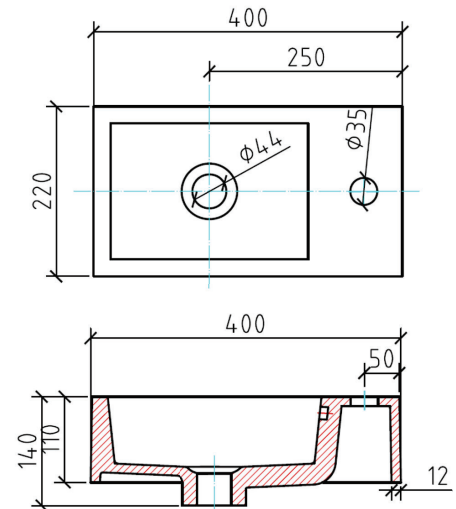

For more information call 1800 BATHROOM (1800 228 476) or visit [raymor.com.au](http://raymor.com.au)

© Registered trademark of Tradelink. All dimensions are in millimetres. Dimensions are approximate and should be checked against the physical product before installation. Changes may be made to this specification without notice due to our commitment to continual improvement. See [raymor.com.au](http://raymor.com.au) for full warranty details.

All dimensions in mm.

Version 1

# Austin Vanity Wall Hung 400mm White.

Product Code: 157305

For more information call 1800 BATHROOM (1800 228 476) or visit [raymor.com.au](http://raymor.com.au)

© Registered trademark of Tradelink. All dimensions are in millimetres. Dimensions are approximate and should be checked against the physical product before installation. Changes may be made to this specification without notice due to our commitment to continual improvement. See [raymor.com.au](http://raymor.com.au) for full warranty details.

All dimensions in mm.

Version 1

raymor