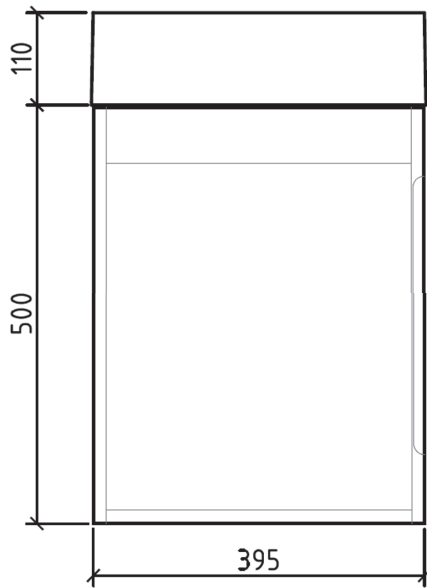

For more information call 1800 BATHROOM (1800 228 476) or visit [raymor.com.au](http://raymor.com.au)

© Registered trademark of Tradelink. All dimensions are in millimetres. Dimensions are approximate and should be checked against the physical product before installation. Changes may be made to this specification without notice due to our commitment to continual improvement. See [raymor.com.au](http://raymor.com.au) for full warranty details.

All dimensions in mm.

Version 1

# Austin Vanity Wall Hung 400mm White.

Product Code: 157305

For more information call 1800 BATHROOM (1800 228 476) or visit [raymor.com.au](http://raymor.com.au)

© Registered trademark of Tradelink. All dimensions are in millimetres. Dimensions are approximate and should be checked against the physical product before installation. Changes may be made to this specification without notice due to our commitment to continual improvement. See [raymor.com.au](http://raymor.com.au) for full warranty details.

All dimensions in mm.

Version 1

raymor