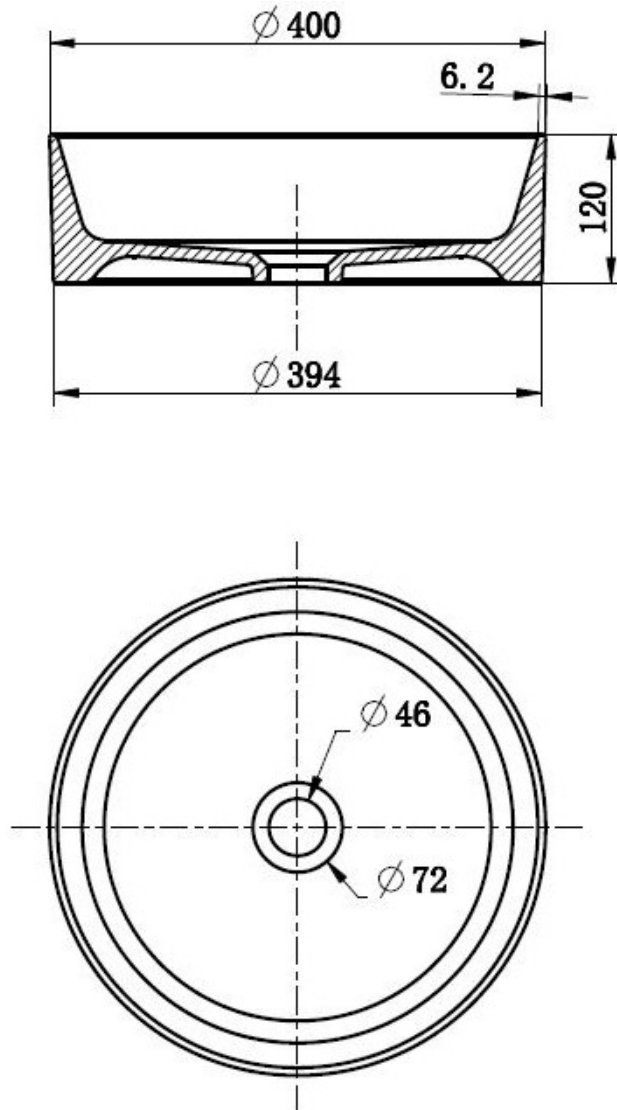

Ambition Counter Top Basin Round 400mm.

Product Code: 158561

Product Specifications.

Warranty	20 years - vitreous china 5 years - plug and waste, overflow ring, bottle trap, chrome, PVD and electroplate finishes, fittings; 1 year - seals and labour	Inclusions	Chrome pop up plug and waste top Installation instructions
Colour	White	Maintenance & Care	Clean using a soft sponge or cloth with warm soapy water or detergent. Never use abrasive brushes or scourer pads to clean products. Rinse with water immediately after using any cleaning solution
Installation Type	Counter Top		
Material	Vitreous China		
Taphole	None		
Overflow	No		
Width	400mm		
Height	120mm		
Depth	400mm		

For more information call 1800 BATHROOM (1800 228 476) or visit raymor.com.au

© Registered trademark of Tradelink. All dimensions are in millimetres. Dimensions are approximate and should be checked against the physical product before installation. Changes may be made to this specification without notice due to our commitment to continual improvement. See raymor.com.au for full warranty details.
All dimensions in mm.

Version 1

raymor

Ambition Counter Top Basin Round 400mm.

Product Code: 158561

For more information call 1800 BATHROOM (1800 228 476) or visit raymor.com.au

© Registered trademark of Tradelink. All dimensions are in millimetres. Dimensions are approximate and should be checked against the physical product before installation. Changes may be made to this specification without notice due to our commitment to continual improvement. See raymor.com.au for full warranty details.
All dimensions in mm.