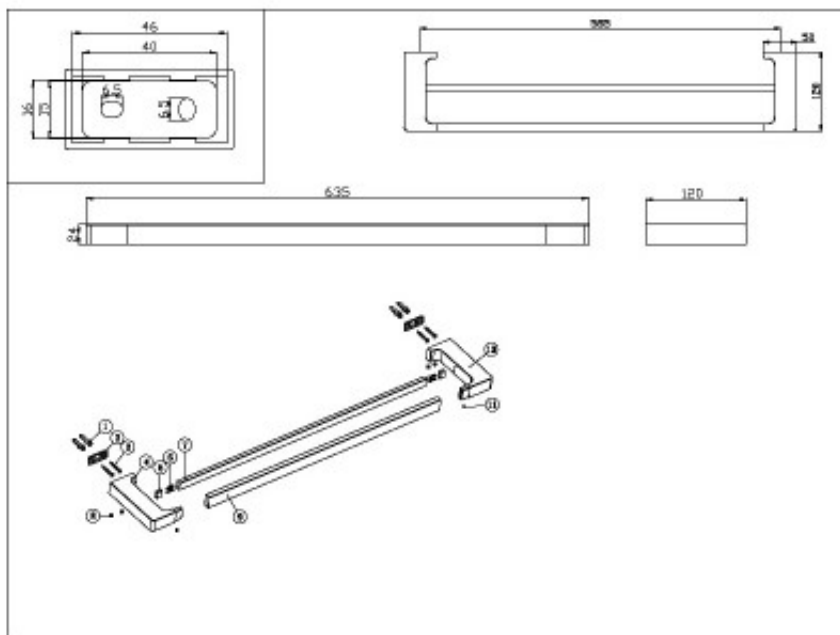

Edge II Double Towel Rail 635mm

Product Code:159542

1800 RAYMOR
raymor.com.au

Raymor
more like you

Edge II Double Towel Rail 635mm

PRODUCT SPECIFICATION

Product Code	159542
Material	Brass Construction
Finish	Chrome
Warranty	Visit raymor.com.au
Size	635mm

Printed:27/09/2020

© Raymor 2017. All rights reserved.

All measurements are in millimetres and are to be used as a guide only. Specifications and materials may change without notice. Whilst all care has been taken to ensure that all details are correct at the time of print we reserve the right to correct any errors, inaccuracies or omissions or to change or update any details or information at any time without notice.