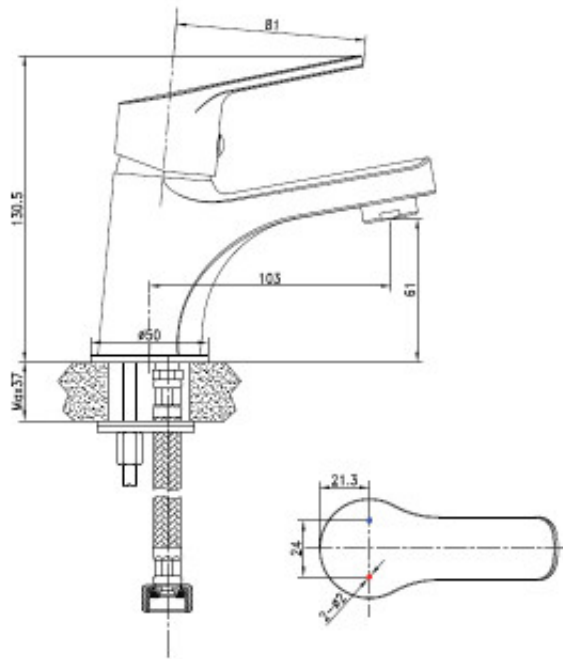

Taylor Basin Mixer

Product Code:165485

1800 RAYMOR
raymor.com.au

Raymor
more like you

Taylor Basin Mixer

PRODUCT SPECIFICATION

Product Code	165485
Finish	Chrome plated
Inclusions	Installation Instructions
Warranty	Visit raymor.com.au
WELS-Rating	WELS 5 STAR 6.0L/Min
Spout Reach	103mm
Connector Tails	Pex hoses
Mixer Height	130mm
Fixing	fixing set - Pex hose

Raymor

Printed:27/09/2020

© Raymor 2017. All rights reserved.

All measurements are in millimetres and are to be used as a guide only. Specifications and materials may change without notice. Whilst all care has been taken to ensure that all details are correct at the time of print we reserve the right to correct any errors, inaccuracies or omissions or to change or update any details or information at any time without notice.